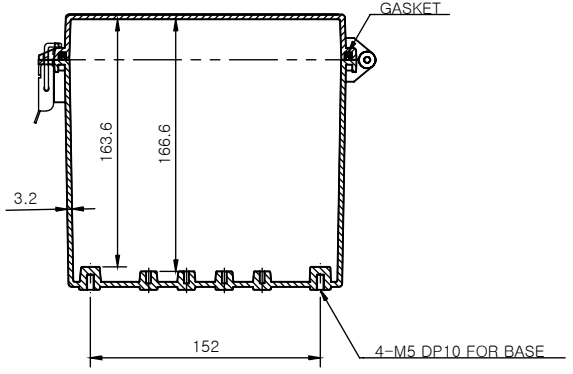

1 2 3 4 5 6

A

B

C

D

SECTION A-A

SECTION B-B

Part Number	Description
CHDX8-228	Polycarb, Solid Lid
CHDX8-228C	Polycarb, Transparent Lid
CHDX8-328	ABS, Solid Lid
CHDX8-328C	ABS, Transparent Lid

 CAMDENBOSS JAMES CARTER RD, MILDENHALL, SUFFOLK. IP28 7DE TEL: 01638 716101 FAX: 01638 716554 EMAIL: Sales@CamdenBoss.com WEB: www.CamdenBoss.com			UNLESS OTHERWISE SPECIFIED: DIMENSIONS ARE IN MILLIMETERS		GENERAL TOLERANCES +/- 0.2		REVISION. <input type="checkbox"/>	
			FINISH. Lid - Gloss, Base - Light Spark		TITLE: X8 Series Heavy Duty Hinged Enclosure, 300x200x180			
COLOUR. Light Grey		MATERIAL. See table		DWG NO. CHDX8 (300x200x180)		A4		
DRAWN	Jack Dickinson	SIGNED	J.H.D	DATE	08/12/17	SCALE: 1:5	SHEET 1 OF 1	DO NOT SCALE DRAWING
CHK'D	Alwin B.K	ABK	08/12/17	PROJECTION.				