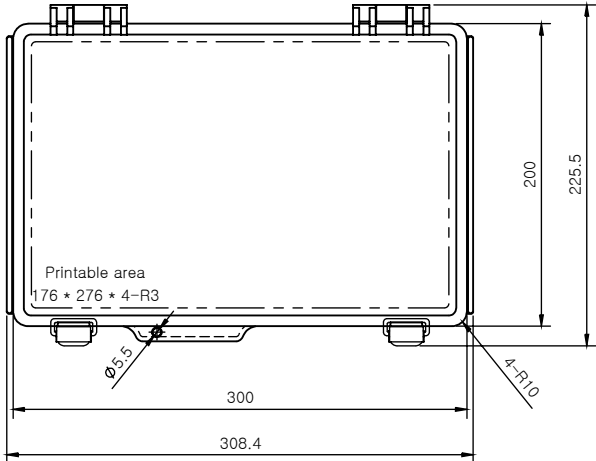

1 2 3 4 5 6

A

B

C

D

SECTION A-A

SECTION B-B

Part Number	Description
CHDX8-228	Polycarb, Solid Lid
CHDX8-228C	Polycarb, Transparent Lid
CHDX8-328	ABS, Solid Lid
CHDX8-328C	ABS, Transparent Lid

 CAMDENBOSS JAMES CARTER RD, MILDENHALL, SUFFOLK. IP28 7DE TEL: 01638 716101 FAX: 01638 716554 EMAIL: Sales@CamdenBoss.com WEB: www.CamdenBoss.com			UNLESS OTHERWISE SPECIFIED: DIMENSIONS ARE IN MILLIMETERS		GENERAL TOLERANCES +/- 0.2		REVISION. <input type="checkbox"/>	
			FINISH. Lid - Gloss, Base - Light Spark		TITLE: X8 Series Heavy Duty Hinged Enclosure, 300x200x180			
COLOUR. Light Grey		MATERIAL. See table		DWG NO. CHDX8 (300x200x180)		A4		
DRAWN	Jack Dickinson	SIGNED	J.H.D	DATE	08/12/17	SCALE: 1:5	SHEET 1 OF 1	DO NOT SCALE DRAWING
CHK'D	Alwin B.K	ABK	08/12/17	PROJECTION.				