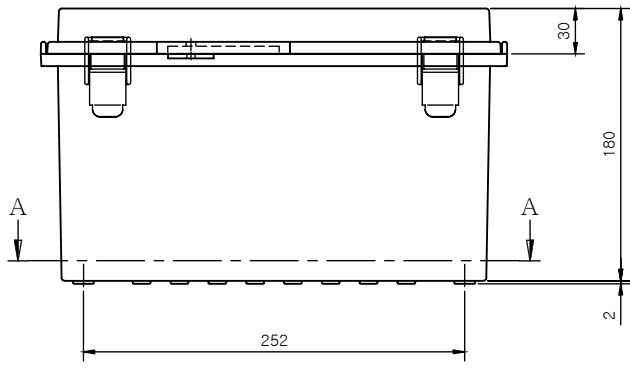

1 2 3 4 5 6

A

B

C

D

SECTION A-A

SECTION B-B

Part Number	Description
CHDX8-228	Polycarb, Solid Lid
CHDX8-228C	Polycarb, Transparent Lid
CHDX8-328	ABS, Solid Lid
CHDX8-328C	ABS, Transparent Lid

 CAMDENBOSS JAMES CARTER RD, MILDENHALL, SUFFOLK. IP28 7DE TEL: 01638 716101 FAX: 01638 716554 EMAIL: Sales@CamdenBoss.com WEB: www.CamdenBoss.com			UNLESS OTHERWISE SPECIFIED: DIMENSIONS ARE IN MILLIMETERS		GENERAL TOLERANCES +/- 0.2		REVISION. <input type="checkbox"/>	
			FINISH. Lid - Gloss, Base - Light Spark		TITLE: X8 Series Heavy Duty Hinged Enclosure, 300x200x180			
COLOUR. Light Grey		MATERIAL. See table		DWG NO. CHDX8 (300x200x180)		A4		
DRAWN	Jack Dickinson	SIGNED	J.H.D	DATE	08/12/17	SCALE: 1:5	SHEET 1 OF 1	DO NOT SCALE DRAWING
CHK'D	Alwin B.K	ABK	08/12/17	PROJECTION.				