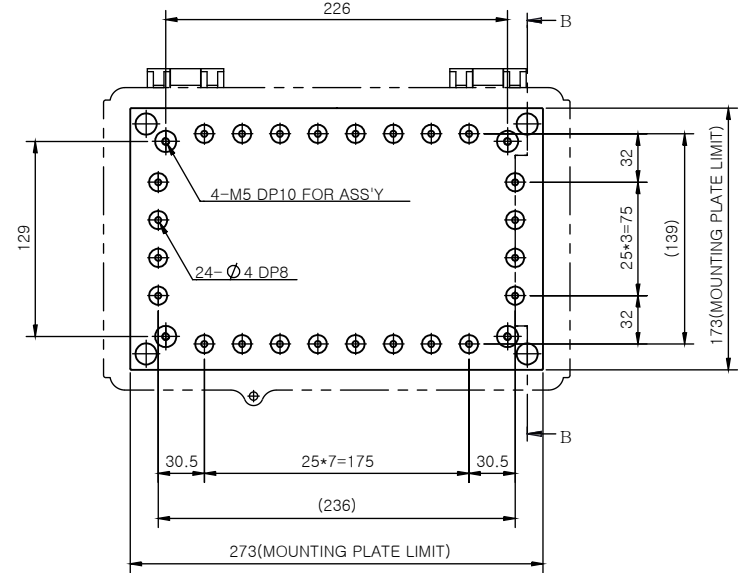

1 2 3 4 5 6

A

B

C

D

SECTION A-A

SECTION B-B

Part Number	Description
CHDX8-228	Polycarb, Solid Lid
CHDX8-228C	Polycarb, Transparent Lid
CHDX8-328	ABS, Solid Lid
CHDX8-328C	ABS, Transparent Lid

 CAMDENBOSS JAMES CARTER RD, MILDENHALL, SUFFOLK. IP28 7DE TEL: 01638 716101 FAX: 01638 716554 EMAIL: Sales@CamdenBoss.com WEB: www.CamdenBoss.com			UNLESS OTHERWISE SPECIFIED: DIMENSIONS ARE IN MILLIMETERS		GENERAL TOLERANCES +/- 0.2		REVISION. <input type="checkbox"/>	
			FINISH. Lid - Gloss, Base - Light Spark		TITLE: X8 Series Heavy Duty Hinged Enclosure, 300x200x180			
COLOUR. Light Grey		MATERIAL. See table		DWG NO. CHDX8 (300x200x180)		A4		
DRAWN	Jack Dickinson	SIGNED	J.H.D	DATE	08/12/17	SCALE: 1:5	SHEET 1 OF 1	DO NOT SCALE DRAWING
CHK'D	Alwin B.K	ABK	08/12/17	PROJECTION.				