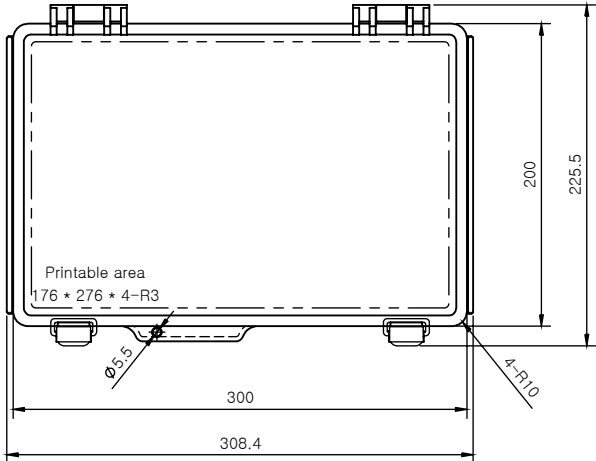

1 2 3 4 5 6

A

B

C

D

SECTION A-A

SECTION B-B

Part Number	Description
CHDX8-228	Polycarb, Solid Lid
CHDX8-228C	Polycarb, Transparent Lid
CHDX8-328	ABS, Solid Lid
CHDX8-328C	ABS, Transparent Lid

 CAMDENBOSS JAMES CARTER RD, MILDENHALL, SUFFOLK. IP28 7DE TEL: 01638 716101 FAX: 01638 716554 EMAIL: Sales@CamdenBoss.com WEB: www.CamdenBoss.com			UNLESS OTHERWISE SPECIFIED: DIMENSIONS ARE IN MILLIMETERS		GENERAL TOLERANCES +/- 0.2		REVISION. <input type="checkbox"/>	
			FINISH. Lid - Gloss, Base - Light Spark		TITLE: X8 Series Heavy Duty Hinged Enclosure, 300x200x180			
COLOUR. Light Grey		MATERIAL. See table		DWG NO. CHDX8 (300x200x180)		A4		
DRAWN	Jack Dickinson	SIGNED	J.H.D	DATE	08/12/17	SCALE: 1:5	SHEET 1 OF 1	DO NOT SCALE DRAWING
CHK'D	Alwin B.K	ABK		08/12/17				