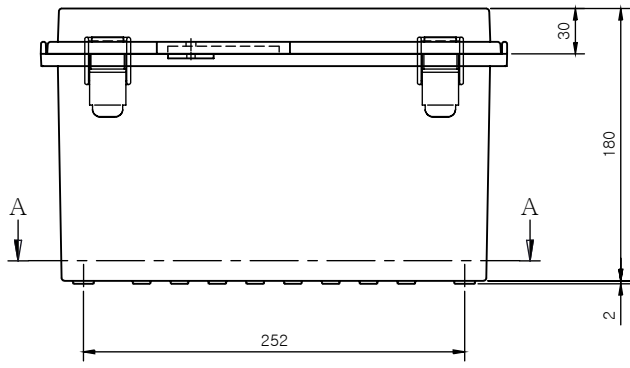

1 2 3 4 5 6

A

B

C

D

SECTION A-A

SECTION B-B

Part Number	Description
CHDX8-228	Polycarb, Solid Lid
CHDX8-228C	Polycarb, Transparent Lid
CHDX8-328	ABS, Solid Lid
CHDX8-328C	ABS, Transparent Lid

 CAMDENBOSS JAMES CARTER RD, MILDENHALL, SUFFOLK. IP28 7DE TEL: 01638 716101 FAX: 01638 716554 EMAIL: Sales@CamdenBoss.com WEB: www.CamdenBoss.com			UNLESS OTHERWISE SPECIFIED: DIMENSIONS ARE IN MILLIMETERS		GENERAL TOLERANCES +/- 0.2		REVISION. <input type="checkbox"/>	
			FINISH. Lid - Gloss, Base - Light Spark		TITLE: X8 Series Heavy Duty Hinged Enclosure, 300x200x180			
COLOUR. Light Grey		MATERIAL. See table		DWG NO. CHDX8 (300x200x180)		A4		
DRAWN	Jack Dickinson	SIGNED	J.H.D	DATE	08/12/17	SCALE: 1:5	SHEET 1 OF 1	DO NOT SCALE DRAWING
CHK'D	Alwin B.K	ABK		08/12/17				