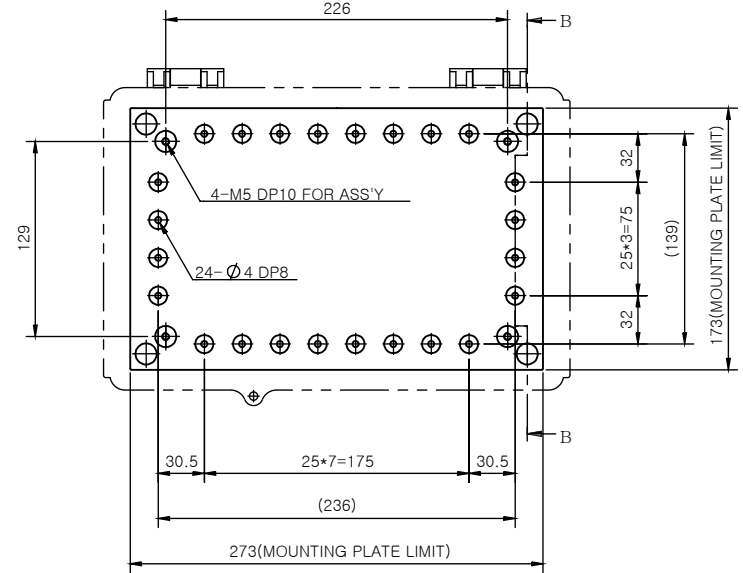

1 2 3 4 5 6

A

B

C

D

SECTION A-A

SECTION B-B

Part Number	Description
CHDX8-228	Polycarb, Solid Lid
CHDX8-228C	Polycarb, Transparent Lid
CHDX8-328	ABS, Solid Lid
CHDX8-328C	ABS, Transparent Lid

 CAMDENBOSS JAMES CARTER RD, MILDENHALL, SUFFOLK. IP28 7DE TEL: 01638 716101 FAX: 01638 716554 EMAIL: Sales@CamdenBoss.com WEB: www.CamdenBoss.com			UNLESS OTHERWISE SPECIFIED: DIMENSIONS ARE IN MILLIMETERS		GENERAL TOLERANCES +/- 0.2		REVISION. <input type="checkbox"/>	
			FINISH. Lid - Gloss, Base - Light Spark		TITLE: X8 Series Heavy Duty Hinged Enclosure, 300x200x180			
COLOUR. Light Grey		MATERIAL. See table		DWG NO. CHDX8 (300x200x180)		A4		
DRAWN	Jack Dickinson	SIGNED	J.H.D	DATE	08/12/17	SCALE: 1:5	SHEET 1 OF 1	DO NOT SCALE DRAWING
CHK'D	Alwin B.K	ABK		08/12/17				