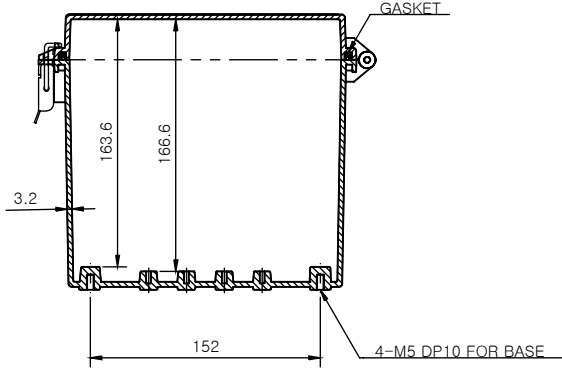

1 2 3 4 5 6

A

B

C

D

SECTION A-A

SECTION B-B

Part Number	Description
CHDX8-228	Polycarb, Solid Lid
CHDX8-228C	Polycarb, Transparent Lid
CHDX8-328	ABS, Solid Lid
CHDX8-328C	ABS, Transparent Lid

 CAMDENBOSS JAMES CARTER RD, MILDENHALL, SUFFOLK. IP28 7DE TEL: 01638 716101 FAX: 01638 716554 EMAIL: Sales@CamdenBoss.com WEB: www.CamdenBoss.com			UNLESS OTHERWISE SPECIFIED: DIMENSIONS ARE IN MILLIMETERS		GENERAL TOLERANCES +/- 0.2		REVISION. <input type="checkbox"/>	
			FINISH. Lid - Gloss, Base - Light Spark		TITLE: X8 Series Heavy Duty Hinged Enclosure, 300x200x180			
COLOUR. Light Grey		MATERIAL. See table		DWG NO. CHDX8 (300x200x180)		A4		
DRAWN	Jack Dickinson	SIGNED	J.H.D	DATE	08/12/17	SCALE: 1:5	SHEET 1 OF 1	DO NOT SCALE DRAWING
CHK'D	Alwin B.K	ABK		08/12/17				