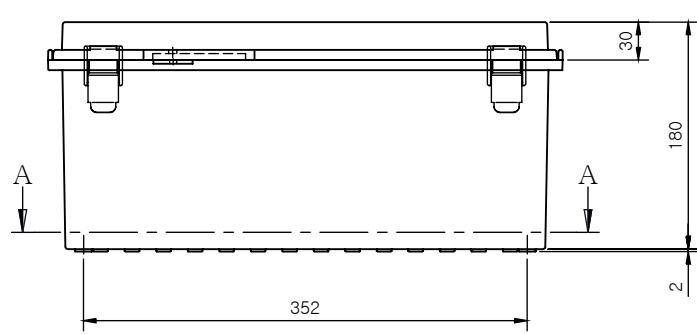

SECTION A-A

SECTION B-B

Part Number	Description
CHDX8-232	Polycarb, Solid Lid
CHDX8-232C	Polycarb, Transparent Lid
CHDX8-332	ABS, Solid Lid
CHDX8-332C	ABS, Transparent Lid

<p><b>CAMDENBOSS</b>          JAMES CARTER RD, MILDENHALL, SUFFOLK. IP28 7DE          TEL: 01638 716101 FAX: 01638 716554          EMAIL: Sales@CamdenBoss.com          WEB: www.CamdenBoss.com</p>			UNLESS OTHERWISE SPECIFIED: DIMENSIONS ARE IN MILLIMETERS		GENERAL TOLERANCES +/- 0.2		REVISION. <input type="checkbox"/>	
			FINISH. Lid - Gloss, Base - Light Spark		TITLE: X8 Series Heavy Duty Hinged Enclosure, 400x300x180			
DRAWN Jack Dickinson J.H.D 08/12/17			COLOUR. Light Grey		MATERIAL. See table		DWG NO. CHDX8 (400x300x180) A4	
CHK'D Alex Goodenough A.G 08/12/17			PROJECTION.		SCALE. 1:6		SHEET 1 OF 1	
DO NOT SCALE DRAWING								