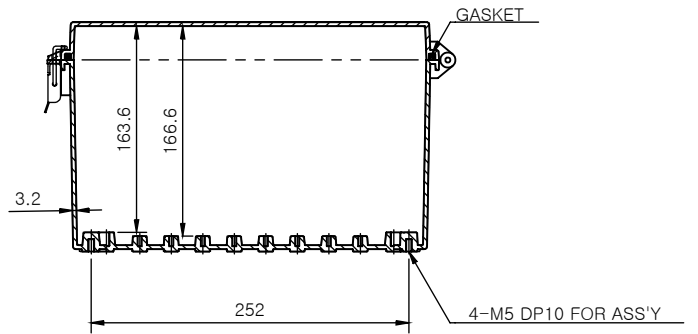

SECTION A-A

SECTION B-B

Part Number	Description
CHDX8-232	Polycarb, Solid Lid
CHDX8-232C	Polycarb, Transparent Lid
CHDX8-332	ABS, Solid Lid
CHDX8-332C	ABS, Transparent Lid

<p><b>CAMDENBOSS</b>          JAMES CARTER RD, MILDENHALL, SUFFOLK. IP28 7DE          TEL: 01638 716101 FAX: 01638 716554          EMAIL: Sales@CamdenBoss.com          WEB: www.CamdenBoss.com</p>			UNLESS OTHERWISE SPECIFIED: DIMENSIONS ARE IN MILLIMETERS		GENERAL TOLERANCES +/- 0.2		REVISION. <input type="checkbox"/>	
			FINISH. Lid - Gloss, Base - Light Spark		TITLE: X8 Series Heavy Duty Hinged Enclosure, 400x300x180			
DRAWN Jack Dickinson J.H.D 08/12/17			COLOUR. Light Grey		MATERIAL. See table		DWG NO. CHDX8 (400x300x180) A4	
CHK'D Alex Goodenough A.G 08/12/17			PROJECTION.		SCALE. 1:6		SHEET 1 OF 1	
DO NOT SCALE DRAWING								