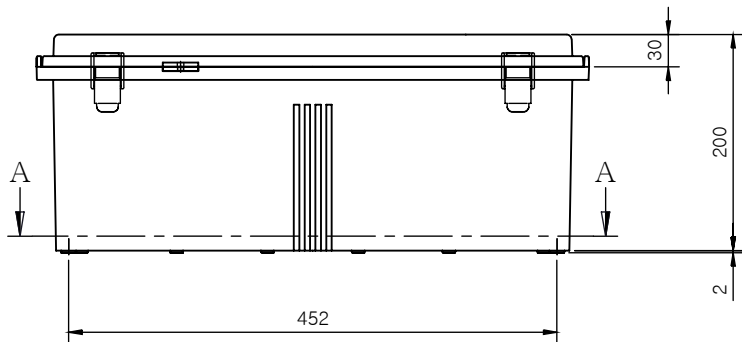

SECTION A-A

SECTION B-B

Part Number	Description
CHDX8-233	Polycarb, Solid Lid
CHDX8-233C	Polycarb, Transparent Lid
CHDX8-333	ABS, Solid Lid
CHDX8-333C	ABS, Transparent Lid

<p>CAMDENBOSS JAMES CARTER RD, MILDENHALL, SUFFOLK. IP28 7DE TEL: 01638 716101 FAX: 01638 716554 EMAIL: Sales@CamdenBoss.com WEB: www.CamdenBoss.com</p>			UNLESS OTHERWISE SPECIFIED: DIMENSIONS ARE IN MILLIMETERS		GENERAL TOLERANCES +/- 0.2		REVISION. ○	
			FINISH. Lid - Gloss, Base - Light Spark		TITLE: X8 Series Heavy Duty Hinged Enclosure, 500x400x200			
DRAWN Jack Dickinson J.H.D 08/12/17			COLOUR. Light Grey		MATERIAL. See table		DWG NO. CHDX8 (500x400x200) A4	
CHK'D Alex Goodenough A.G 08/12/17			PROJECTION.		SCALE. 1:7		SHEET 1 OF 1	
					DO NOT SCALE DRAWING			