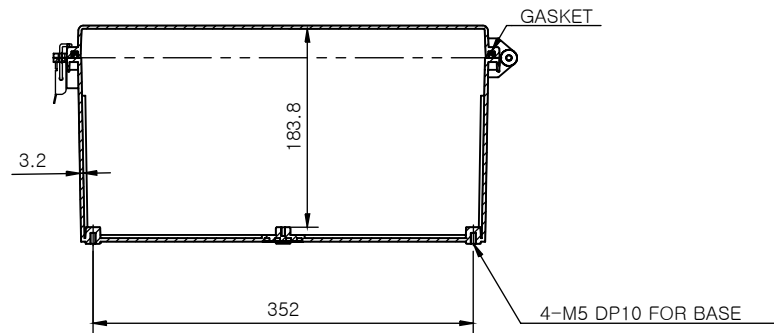

SECTION A-A

SECTION B-B

Part Number	Description
CHDX8-233	Polycarb, Solid Lid
CHDX8-233C	Polycarb, Transparent Lid
CHDX8-333	ABS, Solid Lid
CHDX8-333C	ABS, Transparent Lid

<p>CAMDENBOSS JAMES CARTER RD, MILDENHALL, SUFFOLK. IP28 7DE TEL: 01638 716101 FAX: 01638 716554 EMAIL: Sales@CamdenBoss.com WEB: www.CamdenBoss.com</p>			UNLESS OTHERWISE SPECIFIED: DIMENSIONS ARE IN MILLIMETERS		GENERAL TOLERANCES +/- 0.2		REVISION. ○	
			FINISH. Lid - Gloss, Base - Light Spark		TITLE: X8 Series Heavy Duty Hinged Enclosure, 500x400x200			
DRAWN Jack Dickinson J.H.D 08/12/17			COLOUR. Light Grey		MATERIAL. See table		DWG NO. CHDX8 (500x400x200) A4	
CHK'D Alex Goodenough A.G 08/12/17			PROJECTION.		SCALE. 1:7		SHEET 1 OF 1	
					DO NOT SCALE DRAWING			