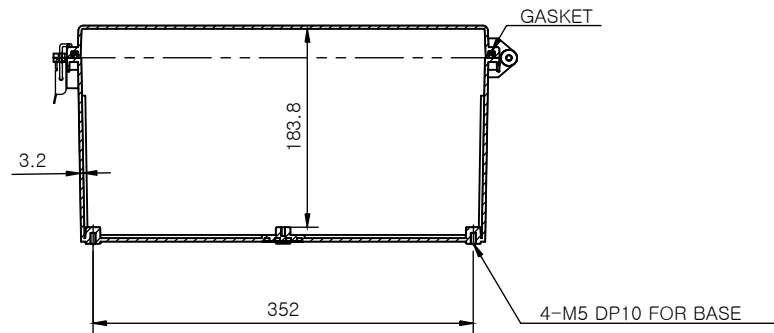

SECTION A-A

SECTION B-B

Part Number	Description
CHDX8-233	Polycarb, Solid Lid
CHDX8-233C	Polycarb, Transparent Lid
CHDX8-333	ABS, Solid Lid
CHDX8-333C	ABS, Transparent Lid

 CAMDENBOSS JAMES CARTER RD, MILDENHALL, SUFFOLK. IP28 7DE TEL: 01638 716101 FAX: 01638 716554 EMAIL: Sales@CamdenBoss.com WEB: www.CamdenBoss.com			UNLESS OTHERWISE SPECIFIED: DIMENSIONS ARE IN MILLIMETERS	GENERAL TOLERANCES +/- 0.2	REVISION: ○
			FINISH: Lid - Gloss, Base - Light Spark	TITLE: X8 Series Heavy Duty Hinged Enclosure, 500x400x200	
			COLOUR: Light Grey		
			MATERIAL: See table	DWG NO. CHDX8 (500x400x200)	A4
DRAWN	Jack Dickinson	J.H.D	08/12/17	SCALE: 1:7	SHEET 1 OF 1
CHK'D	Alex Goodenough	A.G	08/12/17	DO NOT SCALE DRAWING	