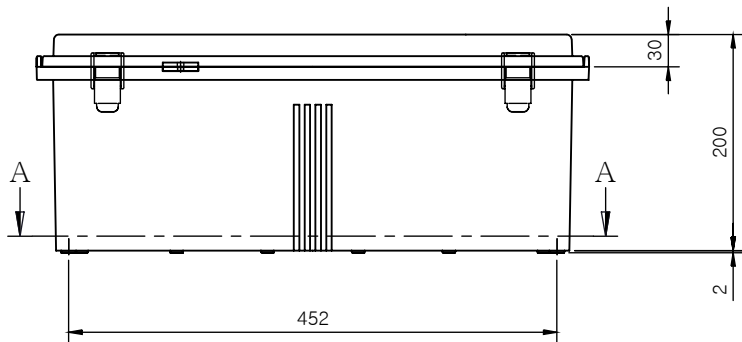

SECTION A-A

SECTION B-B

Part Number	Description
CHDX8-233	Polycarb, Solid Lid
CHDX8-233C	Polycarb, Transparent Lid
CHDX8-333	ABS, Solid Lid
CHDX8-333C	ABS, Transparent Lid

 CAMDENBOSS JAMES CARTER RD, MILDENHALL, SUFFOLK. IP28 7DE TEL: 01638 716101 FAX: 01638 716554 EMAIL: Sales@CamdenBoss.com WEB: www.CamdenBoss.com			UNLESS OTHERWISE SPECIFIED: DIMENSIONS ARE IN MILLIMETERS	GENERAL TOLERANCES +/- 0.2	REVISION: ○
			FINISH: Lid - Gloss, Base - Light Spark	TITLE: X8 Series Heavy Duty Hinged Enclosure, 500x400x200	
			COLOUR: Light Grey		
			MATERIAL: See table	DWG NO. CHDX8 (500x400x200)	A4
DRAWN	Jack Dickinson	J.H.D	08/12/17	SCALE: 1:7	SHEET 1 OF 1
CHK'D	Alex Goodenough	A.G	08/12/17	DO NOT SCALE DRAWING	