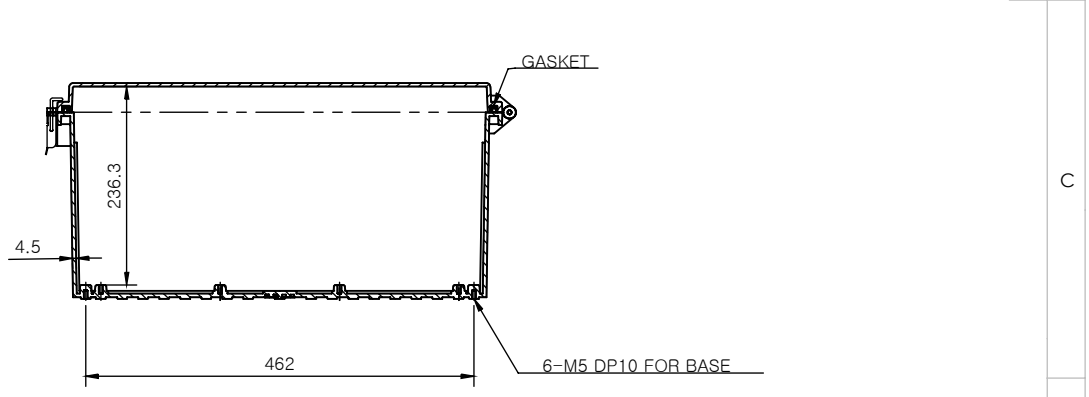

SECTION A-A

SECTION B-B

Part Number	Description
CHDX8-234	Polycarb, Solid Lid
CHDX8-234C	Polycarb, Transparent Lid
CHDX8-334	ABS, Solid Lid
CHDX8-334C	ABS, Transparent Lid

<p>CAMDENBOSS JAMES CARTER RD, MILDENHALL, SUFFOLK. IP28 7DE TEL: 01638 716101 FAX: 01638 716554 EMAIL: Sales@CamdenBoss.com WEB: www.CamdenBoss.com</p>			UNLESS OTHERWISE SPECIFIED: DIMENSIONS ARE IN MILLIMETERS	GENERAL TOLERANCES +/- 0.2	REVISION. ○	
			FINISH. Lid - Gloss, Base - Light Spark	TITLE: X8 Series Heavy Duty Hinged Enclosure, 630x530x255		
	NAME	SIGNED	DATE	MATERIAL. See table	DWG NO. CHDX8 (630x530x255)	A4
DRAWN	Jack Dickinson	J.H.D	08/12/17	PROJECTION.	SCALE. 1:9	SHEET 1 OF 1
CHK'D	Alex Goodenough	A.G	08/12/17			DO NOT SCALE DRAWING