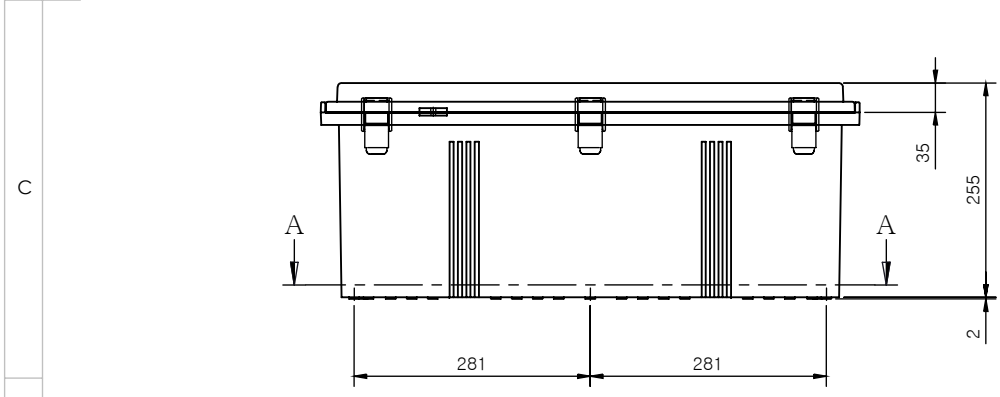

SECTION A-A

SECTION B-B

Part Number	Description
CHDX8-234	Polycarb, Solid Lid
CHDX8-234C	Polycarb, Transparent Lid
CHDX8-334	ABS, Solid Lid
CHDX8-334C	ABS, Transparent Lid

<p>CAMDENBOSS JAMES CARTER RD, MILDENHALL, SUFFOLK. IP28 7DE TEL: 01638 716101 FAX: 01638 716554 EMAIL: Sales@CamdenBoss.com WEB: www.CamdenBoss.com</p>			UNLESS OTHERWISE SPECIFIED: DIMENSIONS ARE IN MILLIMETERS	GENERAL TOLERANCES +/- 0.2	REVISION. ○	
			FINISH. Lid - Gloss, Base - Light Spark	TITLE: X8 Series Heavy Duty Hinged Enclosure, 630x530x255		
	NAME	SIGNED	DATE	MATERIAL. See table	DWG NO. CHDX8 (630x530x255)	A4
DRAWN	Jack Dickinson	J.H.D	08/12/17	PROJECTION.	SCALE. 1:9	SHEET 1 OF 1
CHK'D	Alex Goodenough	A.G	08/12/17			DO NOT SCALE DRAWING