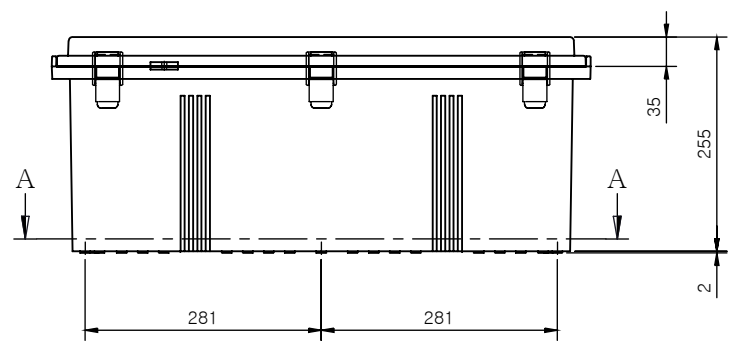

SECTION A-A

SECTION B-B

Part Number	Description
CHDX8-234	Polycarb, Solid Lid
CHDX8-234C	Polycarb, Transparent Lid
CHDX8-334	ABS, Solid Lid
CHDX8-334C	ABS, Transparent Lid

 <b>CAMDENBOSS</b> JAMES CARTER RD, MILDENHALL, SUFFOLK. IP28 7DE TEL: 01638 716101 FAX: 01638 716554 EMAIL: Sales@CamdenBoss.com WEB: www.CamdenBoss.com			UNLESS OTHERWISE SPECIFIED: DIMENSIONS ARE IN MILLIMETERS	GENERAL TOLERANCES +/- 0.2	REVISION. <input type="radio"/>	
			FINISH. Lid - Gloss, Base - Light Spark	TITLE: X8 Series Heavy Duty Hinged Enclosure, 630x530x255		
	COLOUR. Light Grey	MATERIAL. See table	DWG NO. CHDX8 (630x530x255)	A4		
DRAWN	Jack Dickinson	J.H.D	08/12/17	SCALE: 1:9	SHEET 1 OF 1	DO NOT SCALE DRAWING
CHK'D	Alex Goodenough	A.G	08/12/17			