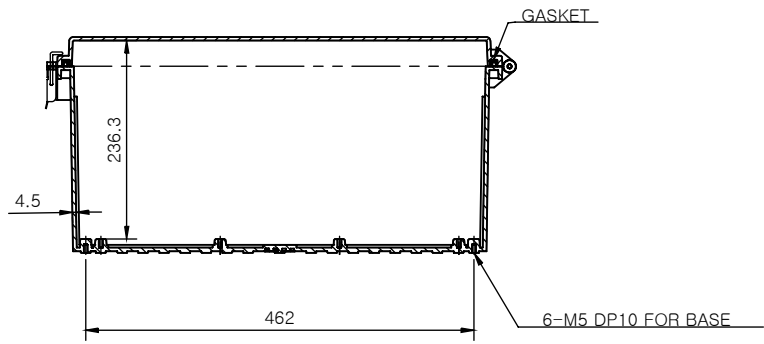

SECTION A-A

SECTION B-B

Part Number	Description
CHDX8-234	Polycarb, Solid Lid
CHDX8-234C	Polycarb, Transparent Lid
CHDX8-334	ABS, Solid Lid
CHDX8-334C	ABS, Transparent Lid

 <b>CAMDENBOSS</b> JAMES CARTER RD, MILDENHALL, SUFFOLK. IP28 7DE TEL: 01638 716101 FAX: 01638 716554 EMAIL: Sales@CamdenBoss.com WEB: www.CamdenBoss.com			UNLESS OTHERWISE SPECIFIED: DIMENSIONS ARE IN MILLIMETERS	GENERAL TOLERANCES +/- 0.2	REVISION. <input type="radio"/>	
			FINISH. Lid - Gloss, Base - Light Spark	TITLE: X8 Series Heavy Duty Hinged Enclosure, 630x530x255		
	COLOUR. Light Grey	MATERIAL. See table	DWG NO. CHDX8 (630x530x255)	A4		
DRAWN	Jack Dickinson	J.H.D	08/12/17	SCALE: 1:9	SHEET 1 OF 1	DO NOT SCALE DRAWING
CHK'D	Alex Goodenough	A.G	08/12/17			