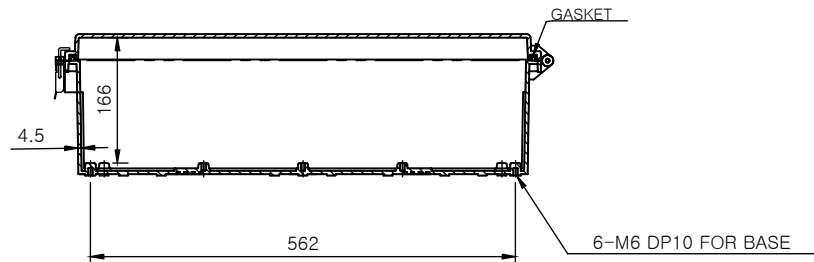

SECTION A-A

SECTION B-B

Part Number	Description
CHDX8-235	Polycarb, Solid Lid
CHDX8-235C	Polycarb, Transparent Lid
CHDX8-335	ABS, Solid Lid
CHDX8-335C	ABS, Transparent Lid

 CAMDENBOSS JAMES CARTER RD, MILDENHALL, SUFFOLK. IP28 7DE TEL: 01638 716101 FAX: 01638 716554 EMAIL: Sales@CamdenBoss.com WEB: www.CamdenBoss.com		UNLESS OTHERWISE SPECIFIED: DIMENSIONS ARE IN MILLIMETERS	GENERAL TOLERANCES +/- 0.2	REVISION: <input type="checkbox"/>					
		FINISH: Lid - Gloss, Base - Light Spark	TITLE: X8 Series Heavy Duty Hinged Enclosure, 830x630x185						
		COLOUR: Light Grey	DWG NO. CHDX8 (830x630x185) A4						
DRAWN	Jack Dickinson	SIGNED	J.H.D	DATE	08/12/17	MATERIAL: See table	SCALE: 1:10	SHEET 1 OF 1	DO NOT SCALE DRAWING
CHK'D	Alex Goodenough	A.G		DATE	08/12/17	PROJECTION: 