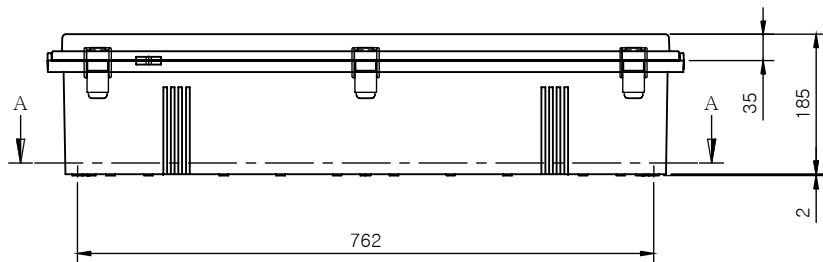

SECTION A-A

SECTION B-B

Part Number	Description
CHDX8-235	Polycarb, Solid Lid
CHDX8-235C	Polycarb, Transparent Lid
CHDX8-335	ABS, Solid Lid
CHDX8-335C	ABS, Transparent Lid

 CAMDENBOSS JAMES CARTER RD, MILDENHALL, SUFFOLK. IP28 7DE TEL: 01638 716101 FAX: 01638 716554 EMAIL: Sales@CamdenBoss.com WEB: www.CamdenBoss.com		UNLESS OTHERWISE SPECIFIED: DIMENSIONS ARE IN MILLIMETERS	GENERAL TOLERANCES +/- 0.2	REVISION: <input type="checkbox"/>					
		FINISH: Lid - Gloss, Base - Light Spark	TITLE: X8 Series Heavy Duty Hinged Enclosure, 830x630x185						
		COLOUR: Light Grey	DWG NO. CHDX8 (830x630x185) A4						
DRAWN	Jack Dickinson	SIGNED	J.H.D	DATE	08/12/17	MATERIAL: See table	SCALE: 1:10	SHEET 1 OF 1	DO NOT SCALE DRAWING
CHK'D	Alex Goodenough	A.G		DATE	08/12/17	PROJECTION: 