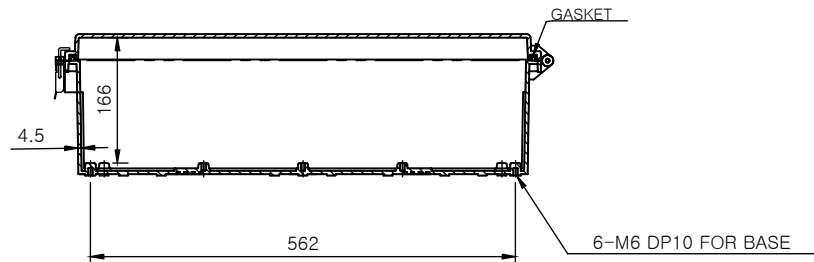

SECTION A-A

SECTION B-B

Part Number	Description
CHDX8-235	Polycarb, Solid Lid
CHDX8-235C	Polycarb, Transparent Lid
CHDX8-335	ABS, Solid Lid
CHDX8-335C	ABS, Transparent Lid

 <b>CAMDENBOSS</b> JAMES CARTER RD, MILDENHALL, SUFFOLK. IP28 7DE TEL: 01638 716101 FAX: 01638 716554 EMAIL: Sales@CamdenBoss.com WEB: www.CamdenBoss.com		UNLESS OTHERWISE SPECIFIED: DIMENSIONS ARE IN MILLIMETERS	GENERAL TOLERANCES +/- 0.2	REVISION: ○
		FINISH: Lid - Gloss, Base - Light Spark	TITLE: X8 Series Heavy Duty Hinged Enclosure, 830x630x185	
		COLOUR: Light Grey		
		MATERIAL: See table	DWG NO.	CHDX8 (830x630x185) A4
DRAWN	Jack Dickinson	SIGNED	J.H.D	DATE
CHK'D	Alex Goodenough	SIGNED	A.G	DATE
		PROJECTION:		SCALE: 1:10
				SHEET 1 OF 1
				DO NOT SCALE DRAWING