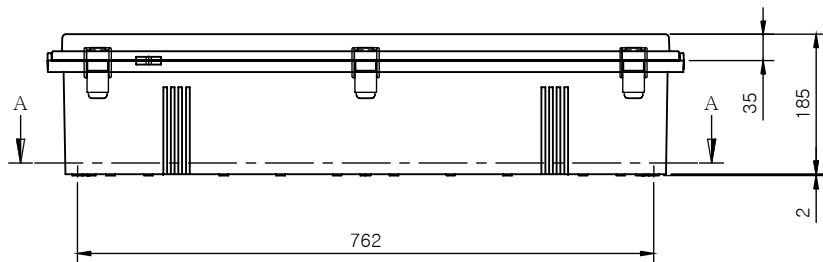

SECTION A-A

SECTION B-B

Part Number	Description
CHDX8-235	Polycarb, Solid Lid
CHDX8-235C	Polycarb, Transparent Lid
CHDX8-335	ABS, Solid Lid
CHDX8-335C	ABS, Transparent Lid

 <b>CAMDENBOSS</b> JAMES CARTER RD, MILDENHALL, SUFFOLK. IP28 7DE TEL: 01638 716101 FAX: 01638 716554 EMAIL: Sales@CamdenBoss.com WEB: www.CamdenBoss.com		UNLESS OTHERWISE SPECIFIED: DIMENSIONS ARE IN MILLIMETERS	GENERAL TOLERANCES +/- 0.2	REVISION: ○
		FINISH: Lid - Gloss, Base - Light Spark	TITLE: X8 Series Heavy Duty Hinged Enclosure, 830x630x185	
		COLOUR: Light Grey		
		MATERIAL: See table	DWG NO.	CHDX8 (830x630x185) A4
DRAWN	Jack Dickinson	SIGNED	J.H.D	DATE
CHK'D	Alex Goodenough	SIGNED	A.G	DATE
		PROJECTION:		SCALE: 1:10
				SHEET 1 OF 1
				DO NOT SCALE DRAWING