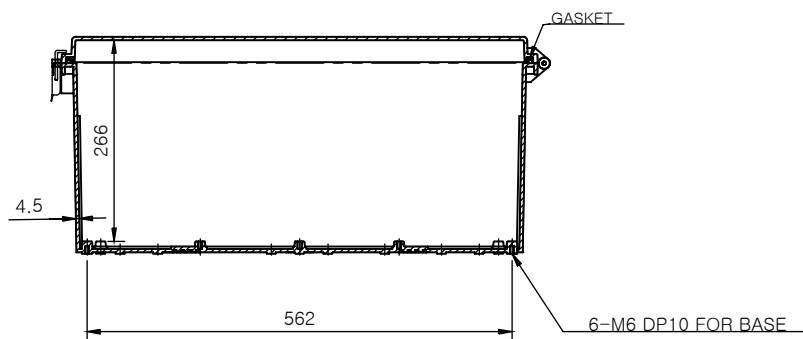

SECTION A-A

SECTION B-B

Part Number	Description
CHDX8-236	Polycarb, Solid Lid
CHDX8-236C	Polycarb, Transparent Lid
CHDX8-336	ABS, Solid Lid
CHDX8-336C	ABS, Transparent Lid

 <b>CAMDENBOSS</b> <input type="checkbox"/> JAMES CARTER RD, MILDENHALL, SUFFOLK. IP28 7DE TEL: 01638 716101 FAX: 01638 716554 EMAIL: Sales@CamdenBoss.com WEB: www.CamdenBoss.com			UNLESS OTHERWISE SPECIFIED: DIMENSIONS ARE IN MILLIMETERS		GENERAL TOLERANCES +/- 0.2		REVISION: <input type="checkbox"/>	
			FINISH: Lid - Gloss, Base - Light Spark		TITLE: X8 Series Heavy Duty Hinged Enclosure, 830x160x285			
DRAWN Jack Dickinson J.H.D 08/12/17			COLOUR: Light Grey		MATERIAL: See table		DWG NO. CHDX8 (830x160x285) A4	
CHKD Alex Goodenough A.G 08/12/17			PROJECTION: 		SCALE: 1:10		SHEET 1 OF 1	
					DO NOT SCALE DRAWING			