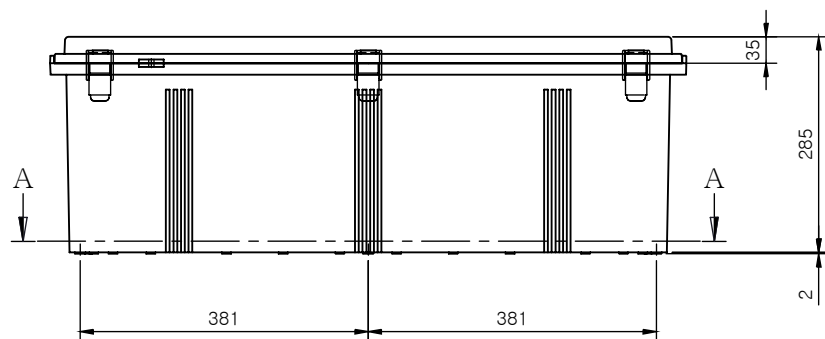

SECTION A-A

SECTION B-B

Part Number	Description
CHDX8-236	Polycarb, Solid Lid
CHDX8-236C	Polycarb, Transparent Lid
CHDX8-336	ABS, Solid Lid
CHDX8-336C	ABS, Transparent Lid

 <b>CAMDENBOSS</b> <input type="checkbox"/> JAMES CARTER RD, MILDENHALL, SUFFOLK. IP28 7DE TEL: 01638 716101 FAX: 01638 716554 EMAIL: Sales@CamdenBoss.com WEB: www.CamdenBoss.com			UNLESS OTHERWISE SPECIFIED: DIMENSIONS ARE IN MILLIMETERS		GENERAL TOLERANCES +/- 0.2		REVISION: <input type="checkbox"/>	
			FINISH: Lid - Gloss, Base - Light Spark		TITLE: X8 Series Heavy Duty Hinged Enclosure, 830x160x285			
DRAWN Jack Dickinson J.H.D 08/12/17			COLOUR: Light Grey		MATERIAL: See table		DWG NO. CHDX8 (830x160x285) A4	
CHKD Alex Goodenough A.G 08/12/17			PROJECTION: 		SCALE: 1:10		SHEET 1 OF 1	
					DO NOT SCALE DRAWING			