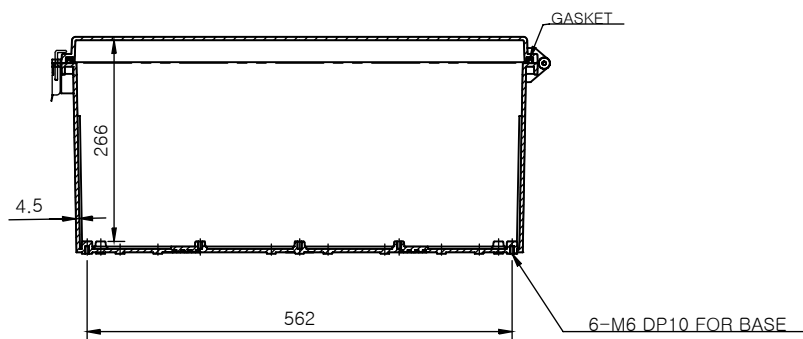

SECTION A-A

SECTION B-B

Part Number	Description
CHDX8-236	Polycarb, Solid Lid
CHDX8-236C	Polycarb, Transparent Lid
CHDX8-336	ABS, Solid Lid
CHDX8-336C	ABS, Transparent Lid

 CAMDENBOSS <input type="checkbox"/> JAMES CARTER RD, MILDENHALL, SUFFOLK. IP28 7DE TEL: 01638 716101 FAX: 01638 716554 EMAIL: Sales@CamdenBoss.com WEB: www.CamdenBoss.com		UNLESS OTHERWISE SPECIFIED: DIMENSIONS ARE IN MILLIMETERS	GENERAL TOLERANCES +/- 0.2	REVISION: <input type="checkbox"/>					
		FINISH: Lid - Gloss, Base - Light Spark	TITLE: X8 Series Heavy Duty Hinged Enclosure, 830x160x285						
		COLOUR: Light Grey	DWG NO. CHDX8 (830x160x285) A4						
DRAWN	Jack Dickinson	SIGNED	J.H.D	DATE	08/12/17	MATERIAL: See table	SCALE: 1:10	SHEET 1 OF 1	DO NOT SCALE DRAWING
CHK'D	Alex Goodenough	SIGNED	A.G	DATE	08/12/17	PROJECTION: 