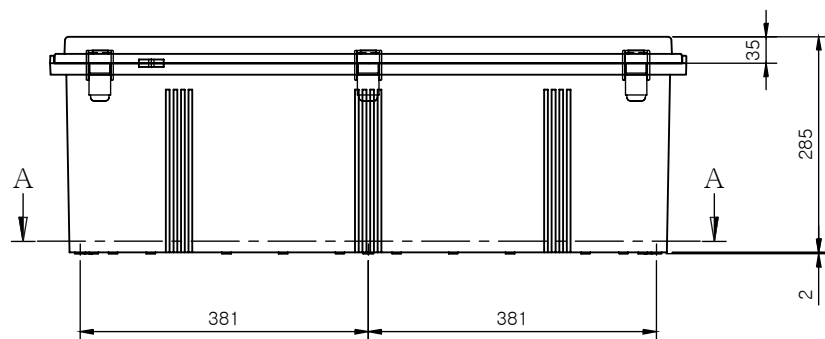

SECTION A-A

SECTION B-B

Part Number	Description
CHDX8-236	Polycarb, Solid Lid
CHDX8-236C	Polycarb, Transparent Lid
CHDX8-336	ABS, Solid Lid
CHDX8-336C	ABS, Transparent Lid

 CAMDENBOSS <input type="checkbox"/> JAMES CARTER RD, MILDENHALL, SUFFOLK. IP28 7DE TEL: 01638 716101 FAX: 01638 716554 EMAIL: Sales@CamdenBoss.com WEB: www.CamdenBoss.com		UNLESS OTHERWISE SPECIFIED: DIMENSIONS ARE IN MILLIMETERS	GENERAL TOLERANCES +/- 0.2	REVISION: <input type="checkbox"/>					
		FINISH: Lid - Gloss, Base - Light Spark	TITLE: X8 Series Heavy Duty Hinged Enclosure, 830x160x285						
		COLOUR: Light Grey	DWG NO. CHDX8 (830x160x285) A4						
DRAWN	Jack Dickinson	SIGNED	J.H.D	DATE	08/12/17	MATERIAL: See table	SCALE: 1:10	SHEET 1 OF 1	DO NOT SCALE DRAWING
CHK'D	Alex Goodenough	SIGNED	A.G	DATE	08/12/17	PROJECTION: 