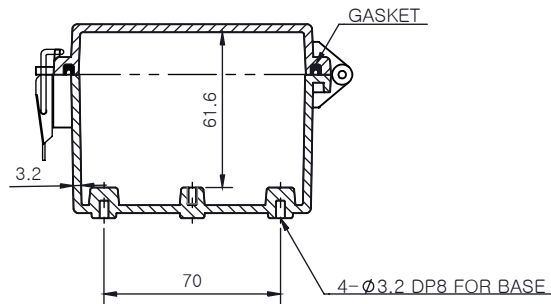

SECTION A-A

SECTION B-B

Part Number	Description
CHDX8-221	Polycarb, Solid Lid
CHDX8-221C	Polycarb, Transparent Lid
CHDX8-321	ABS, Solid Lid
CHDX8-321C	ABS, Transparent Lid

 CAMDENBOSS JAMES CARTER RD, MILDENHALL, SUFFOLK. IP28 7DE TEL: 01638 716101 FAX: 01638 716554 EMAIL: Sales@CamdenBoss.com WEB: www.CamdenBoss.com		UNLESS OTHERWISE SPECIFIED: DIMENSIONS ARE IN MILLIMETERS	GENERAL TOLERANCES +/- 0.2	REVISION. ○
		FINISH. Lid - Gloss, Base - Light Spark	TITLE: X8 Series Heavy Duty Hinged Enclosure, 260x110x75	
		COLOUR. Light Grey		
		MATERIAL. See table	DWG NO. CHDX8 (260x110x75)	A4
DRAWN Jack Dickinson	SIGNED J.H.D	DATE 08/12/17	SCALE: 1:3	SHEET 1 OF 1
CHKD Alwin B.K	ABK	08/12/17	DO NOT SCALE DRAWING	