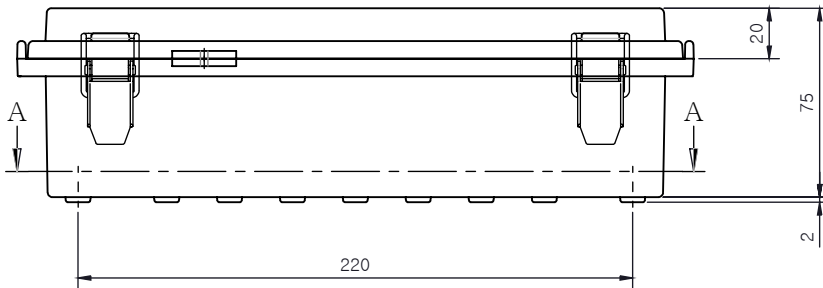

SECTION A-A

SECTION B-B

Part Number	Description
CHDX8-221	Polycarb, Solid Lid
CHDX8-221C	Polycarb, Transparent Lid
CHDX8-321	ABS, Solid Lid
CHDX8-321C	ABS, Transparent Lid

 CAMDENBOSS JAMES CARTER RD, MILDENHALL, SUFFOLK. IP28 7DE TEL: 01638 716101 FAX: 01638 716554 EMAIL: Sales@CamdenBoss.com WEB: www.CamdenBoss.com		UNLESS OTHERWISE SPECIFIED: DIMENSIONS ARE IN MILLIMETERS	GENERAL TOLERANCES +/- 0.2	REVISION. ○
		FINISH. Lid - Gloss, Base - Light Spark	TITLE: X8 Series Heavy Duty Hinged Enclosure, 260x110x75	
		COLOUR. Light Grey		
		MATERIAL. See table	DWG NO. CHDX8 (260x110x75)	A4
DRAWN Jack Dickinson	SIGNED J.H.D	DATE 08/12/17	SCALE: 1:3	SHEET 1 OF 1
CHKD Alwin B.K	ABK	08/12/17	DO NOT SCALE DRAWING	