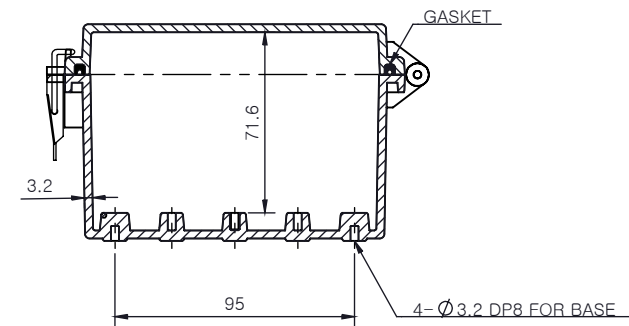

SECTION A-A

SECTION B-B

Part Number	Description
CHDX8-223	Polycarb, Solid Lid
CHDX8-223C	Polycarb, Transparent Lid
CHDX8-323	ABS, Solid Lid
CHDX8-323C	ABS, Transparent Lid

<p>CAMDENBOSS JAMES CARTER RD, MILDENHALL, SUFFOLK. IP28 7DE TEL: 01638 716101 FAX: 01638 716554 EMAIL: Sales@CamdenBoss.com WEB: www.CamdenBoss.com</p>		UNLESS OTHERWISE SPECIFIED: DIMENSIONS ARE IN MILLIMETERS	GENERAL TOLERANCES +/- 0.2	REVISION. ○
		FINISH. Lid - Gloss, Base - Light Spark	TITLE: X8 Series Heavy Duty Hinged Enclosure 185x135x85	
DRAWN Jack Dickinson J.H.D 08/12/17		COLOUR. Light grey	DWG NO. CHDX8 (185x135x85) A4	
CHKD ALWIN B.K ABK 08/12/17	MATERIAL. See table	PROJECTION.	SCALE. 1:3	SHEET 1 OF 1 DO NOT SCALE DRAWING