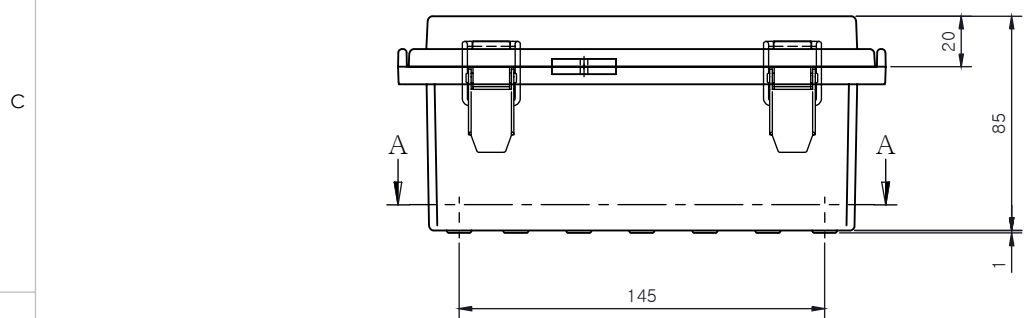

SECTION A-A

SECTION B-B

Part Number	Description
CHDX8-223	Polycarb, Solid Lid
CHDX8-223C	Polycarb, Transparent Lid
CHDX8-323	ABS, Solid Lid
CHDX8-323C	ABS, Transparent Lid

<p>CAMDENBOSS JAMES CARTER RD, MILDENHALL, SUFFOLK. IP28 7DE TEL: 01638 716101 FAX: 01638 716554 EMAIL: Sales@CamdenBoss.com WEB: www.CamdenBoss.com</p>		UNLESS OTHERWISE SPECIFIED: DIMENSIONS ARE IN MILLIMETERS	GENERAL TOLERANCES +/- 0.2	REVISION. ○
		FINISH. Lid - Gloss, Base - Light Spark	TITLE: X8 Series Heavy Duty Hinged Enclosure 185x135x85	
DRAWN Jack Dickinson J.H.D 08/12/17		COLOUR. Light grey	DWG NO. CHDX8 (185x135x85) A4	
CHKD ALWIN B.K ABK 08/12/17	MATERIAL. See table	PROJECTION.	SCALE. 1:3	SHEET 1 OF 1 DO NOT SCALE DRAWING