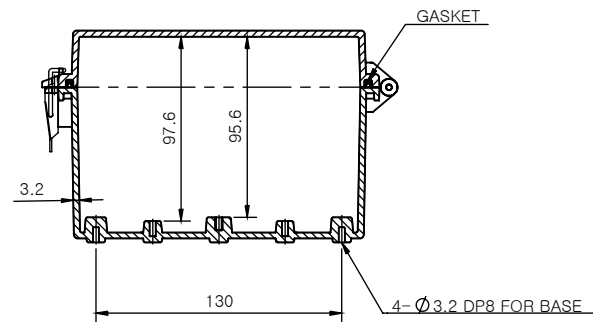

SECTION A-A

SECTION B-B

Part Number	Description
CHDX8-225	Polycarb, Solid Lid
CHDX8-225C	Polycarb, Transparent Lid
CHDX8-325	ABS, Solid Lid
CHDX8-325C	ABS, Transparent Lid

 CAMDENBOSS <small>JAMES CARTER RD, MILDENHALL, SUFFOLK. IP28 7DE</small> <small>TEL: 01638 716101 FAX: 01638 716554</small> <small>EMAIL: Sales@CamdenBoss.com</small> <small>WEB: www.CamdenBoss.com</small>		UNLESS OTHERWISE SPECIFIED: DIMENSIONS ARE IN MILLIMETERS	GENERAL TOLERANCES +/- 0.2	REVISION. <input type="checkbox"/>
		FINISH. Lid - Gloss, Base - Light Spark	TITLE: X8 Series Heavy Duty Hinged Enclosure, 220x170x110	
		COLOUR. Light Grey	DWG NO. CHDX8 (220x170x110) A4	
NAME	SIGNED	DATE	MATERIAL. See table	
DRAWN Jack Dickinson	J.H.D	08/12/17	PROJECTION. 	SCALE. 1:4
CHKD ALWIN B.K	ABK	08/12/17		SHEET 1 OF 1
				DO NOT SCALE DRAWING