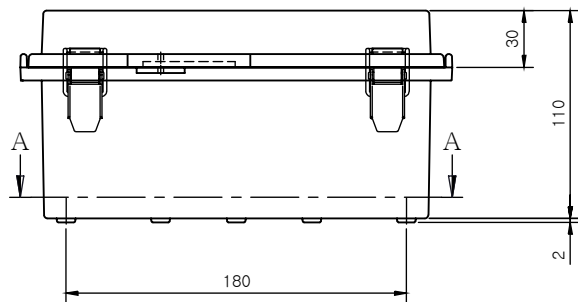

SECTION A-A

SECTION B-B

Part Number	Description
CHDX8-225	Polycarb, Solid Lid
CHDX8-225C	Polycarb, Transparent Lid
CHDX8-325	ABS, Solid Lid
CHDX8-325C	ABS, Transparent Lid

 CAMDENBOSS <small>JAMES CARTER RD, MILDENHALL, SUFFOLK. IP28 7DE</small> <small>TEL: 01638 716101 FAX: 01638 716554</small> <small>EMAIL: Sales@CamdenBoss.com</small> <small>WEB: www.CamdenBoss.com</small>		UNLESS OTHERWISE SPECIFIED: DIMENSIONS ARE IN MILLIMETERS	GENERAL TOLERANCES +/- 0.2	REVISION. <input type="checkbox"/>
		FINISH. Lid - Gloss, Base - Light Spark	TITLE: X8 Series Heavy Duty Hinged Enclosure, 220x170x110	
		COLOUR. Light Grey	DWG NO. CHDX8 (220x170x110) A4	
NAME	SIGNED	DATE	MATERIAL. See table	
DRAWN Jack Dickinson	J.H.D	08/12/17	PROJECTION. 	SCALE. 1:4
CHKD ALWIN B.K	ABK	08/12/17		SHEET 1 OF 1
				DO NOT SCALE DRAWING