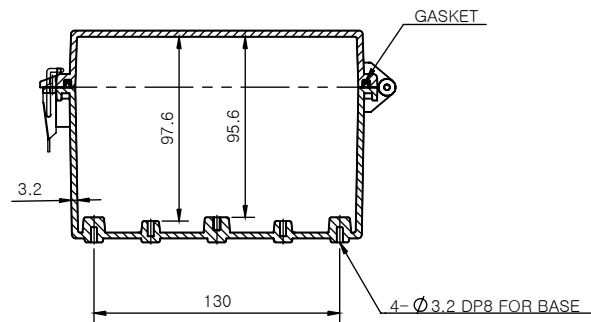

SECTION A-A

SECTION B-B

Part Number	Description
CHDX8-225	Polycarb, Solid Lid
CHDX8-225C	Polycarb, Transparent Lid
CHDX8-325	ABS, Solid Lid
CHDX8-325C	ABS, Transparent Lid

 CAMDENBOSS <small>JAMES CARTER RD, MILDENHALL, SUFFOLK. IP28 7DE TEL: 01638 716101 FAX: 01638 716554 EMAIL: Sales@CamdenBoss.com WEB: www.CamdenBoss.com</small>		UNLESS OTHERWISE SPECIFIED: DIMENSIONS ARE IN MILLIMETERS	GENERAL TOLERANCES +/- 0.2	REVISION: ○					
		FINISH: Lid - Gloss, Base - Light Spark	TITLE: X8 Series Heavy Duty Hinged Enclosure, 220x170x110						
		COLOUR: Light Grey	DWG NO. CHDX8 (220x170x110)	A4					
DRAWN	Jack Dickinson	SIGNED	J.H.D	DATE	08/12/17	MATERIAL: See table	SCALE: 1:4	SHEET 1 OF 1	DO NOT SCALE DRAWING
CHK'D	ALWIN B.K	ABK	08/12/17	PROJECTION:	