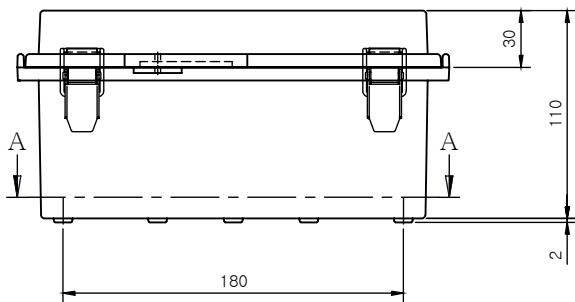

SECTION A-A

SECTION B-B

Part Number	Description
CHDX8-225	Polycarb, Solid Lid
CHDX8-225C	Polycarb, Transparent Lid
CHDX8-325	ABS, Solid Lid
CHDX8-325C	ABS, Transparent Lid

 CAMDENBOSS <small>JAMES CARTER RD, MILDENHALL, SUFFOLK. IP28 7DE TEL: 01638 716101 FAX: 01638 716554 EMAIL: Sales@CamdenBoss.com WEB: www.CamdenBoss.com</small>		UNLESS OTHERWISE SPECIFIED: DIMENSIONS ARE IN MILLIMETERS	GENERAL TOLERANCES +/- 0.2	REVISION: ○					
		FINISH: Lid - Gloss, Base - Light Spark	TITLE: X8 Series Heavy Duty Hinged Enclosure, 220x170x110						
		COLOUR: Light Grey	DWG NO. CHDX8 (220x170x110)	A4					
DRAWN	Jack Dickinson	SIGNED	J.H.D	DATE	08/12/17	MATERIAL: See table	SCALE: 1:4	SHEET 1 OF 1	DO NOT SCALE DRAWING
CHK'D	ALWIN B.K	ABK	08/12/17	PROJECTION:	