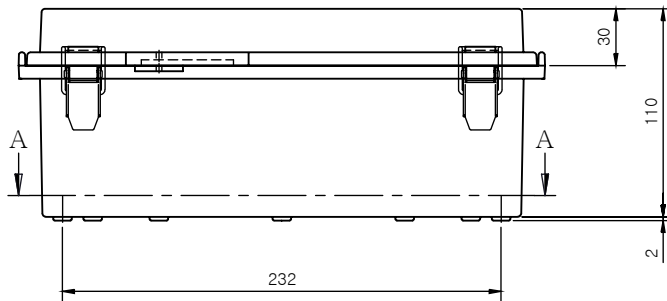

SECTION A-A

SECTION B-B

Part Number	Description
CHDX8-226	Polycarb, Solid Lid
CHDX8-226C	Polycarb, Transparent Lid
CHDX8-326	ABS, Solid Lid
CHDX8-326C	ABS, Transparent Lid

 <b>CAMDENBOSS</b> JAMES CARTER RD, MILDENHALL, SUFFOLK. IP28 7DE TEL: 01638 716101 FAX: 01638 716554 EMAIL: Sales@CamdenBoss.com WEB: www.CamdenBoss.com			UNLESS OTHERWISE SPECIFIED: DIMENSIONS ARE IN MILLIMETERS	GENERAL TOLERANCES +/- 0.2	REVISION. ○
			FINISH. Lid - Gloss, Base - Light Spark	TITLE: X8 Series Heavy Duty Hinged Enclosure, 270x170x110	
DRAWN	NAME	SIGNED	DATE	MATERIAL. See table	DWG NO. CHDX8 (270x170x110) A4
CHKD	ALWIN B.K	ABK	08/12/2017	PROJECTION. 	SCALE: 1:4 SHEET 1 OF 1 DO NOT SCALE DRAWING