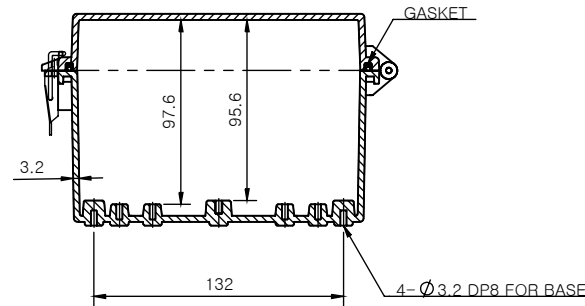

SECTION A-A

SECTION B-B

Part Number	Description
CHDX8-226	Polycarb, Solid Lid
CHDX8-226C	Polycarb, Transparent Lid
CHDX8-326	ABS, Solid Lid
CHDX8-326C	ABS, Transparent Lid

 <b>CAMDENBOSS</b> JAMES CARTER RD, MILDENHALL, SUFFOLK. IP28 7DE TEL: 01638 716101 FAX: 01638 716554 EMAIL: Sales@CamdenBoss.com WEB: www.CamdenBoss.com			UNLESS OTHERWISE SPECIFIED: DIMENSIONS ARE IN MILLIMETERS	GENERAL TOLERANCES +/- 0.2	REVISION. ○
			FINISH. Lid - Gloss, Base - Light Spark	TITLE: X8 Series Heavy Duty Hinged Enclosure, 270x170x110	
DRAWN	NAME	SIGNED	DATE	MATERIAL. See table	DWG NO. CHDX8 (270x170x110) A4
CHKD	ALWIN B.K	ABK	08/12/2017	PROJECTION. 	SCALE: 1:4 SHEET 1 OF 1 DO NOT SCALE DRAWING