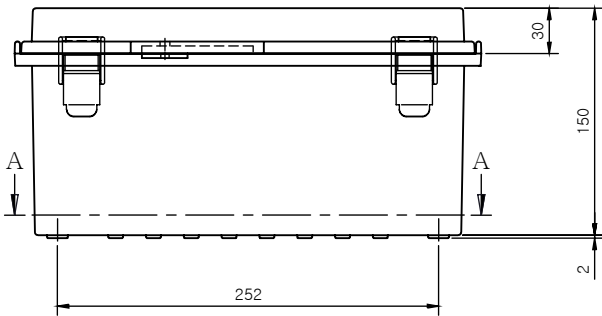

SECTION A-A

SECTION B-B

Part Number	Description
CHDX8-227	Polycarb, Solid Lid
CHDX8-227C	Polycarb, Transparent Lid
CHDX8-327	ABS, Solid Lid
CHDX8-327C	ABS, Transparent Lid

 <b>CAMDENBOSS</b> JAMES CARTER RD, MILDENHALL, SUFFOLK. IP28 7DE TEL: 01638 716101 FAX: 01638 716554 EMAIL: Sales@CamdenBoss.com WEB: www.CamdenBoss.com		UNLESS OTHERWISE SPECIFIED: DIMENSIONS ARE IN MILLIMETERS	GENERAL TOLERANCES +/- 0.2	REVISION: ○
		FINISH: Lid - Gloss, Base - Light Spark	TITLE: X8 Series Heavy Duty Hinged Enclosure, 300x200x150	
NAME: Jack Dickinson		SIGNED: J.H.D	DATE: 08/12/17	MATERIAL: See table
DRAWN: Jack Dickinson		CHKD: ALWIN B.K	08/12/17	PROJECTION: 
COLOUR: Light Grey		DWG NO. CHDX8 (300x200x150)		A4
SCALE: 1:5		SHEET 1 OF 1		DO NOT SCALE DRAWING