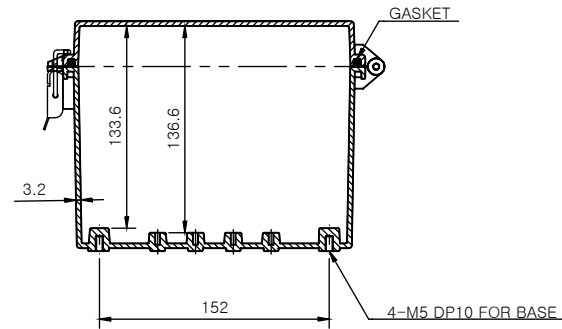

SECTION A-A

SECTION B-B

Part Number	Description
CHDX8-227	Polycarb, Solid Lid
CHDX8-227C	Polycarb, Transparent Lid
CHDX8-327	ABS, Solid Lid
CHDX8-327C	ABS, Transparent Lid

 <b>CAMDENBOSS</b> JAMES CARTER RD, MILDENHALL, SUFFOLK. IP28 7DE TEL: 01638 716101 FAX: 01638 716554 EMAIL: Sales@CamdenBoss.com WEB: www.CamdenBoss.com		UNLESS OTHERWISE SPECIFIED: DIMENSIONS ARE IN MILLIMETERS	GENERAL TOLERANCES +/- 0.2	REVISION: ○
		FINISH: Lid - Gloss, Base - Light Spark	TITLE: X8 Series Heavy Duty Hinged Enclosure, 300x200x150	
NAME: Jack Dickinson		SIGNED: J.H.D	DATE: 08/12/17	MATERIAL: See table
DRAWN: Jack Dickinson		CHKD: ALWIN B.K	08/12/17	PROJECTION: 
COLOUR: Light Grey		DWG NO. CHDX8 (300x200x150)		A4
SCALE: 1:5		SHEET 1 OF 1		DO NOT SCALE DRAWING