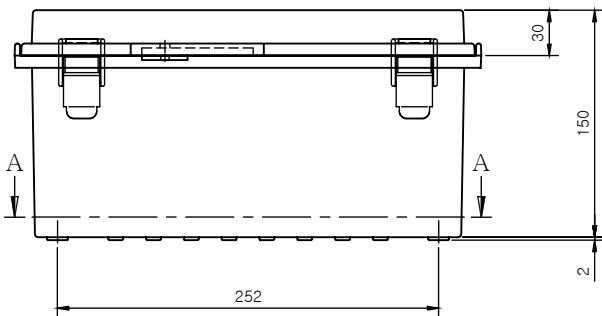

SECTION A-A

SECTION B-B

Part Number	Description
CHDX8-227	Polycarb, Solid Lid
CHDX8-227C	Polycarb, Transparent Lid
CHDX8-327	ABS, Solid Lid
CHDX8-327C	ABS, Transparent Lid

 CAMDENBOSS JAMES CARTER RD, MILDENHALL, SUFFOLK. IP28 7DE TEL: 01638 716101 FAX: 01638 716554 EMAIL: Sales@CamdenBoss.com WEB: www.CamdenBoss.com		UNLESS OTHERWISE SPECIFIED: DIMENSIONS ARE IN MILLIMETERS	GENERAL TOLERANCES +/- 0.2	REVISION. ○
		FINISH. Lid - Gloss, Base - Light Spark	TITLE: X8 Series Heavy Duty Hinged Enclosure, 300x200x150	
		COLOUR. Light Grey		
		MATERIAL. See table	DWG NO. CHDX8 (300x200x150)	A4
DRAWN Jack Dickinson	SIGNED J.H.D	DATE 08/12/17	SCALE: 1:5	SHEET 1 OF 1
CHKD ALWIN B.K	ABK	08/12/17	DO NOT SCALE DRAWING	