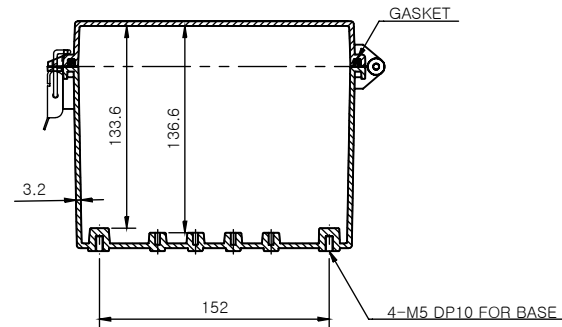

SECTION A-A

SECTION B-B

Part Number	Description
CHDX8-227	Polycarb, Solid Lid
CHDX8-227C	Polycarb, Transparent Lid
CHDX8-327	ABS, Solid Lid
CHDX8-327C	ABS, Transparent Lid

 CAMDENBOSS JAMES CARTER RD, MILDENHALL, SUFFOLK. IP28 7DE TEL: 01638 716101 FAX: 01638 716554 EMAIL: Sales@CamdenBoss.com WEB: www.CamdenBoss.com		UNLESS OTHERWISE SPECIFIED: DIMENSIONS ARE IN MILLIMETERS	GENERAL TOLERANCES +/- 0.2	REVISION. ○
		FINISH. Lid - Gloss, Base - Light Spark	TITLE: X8 Series Heavy Duty Hinged Enclosure, 300x200x150	
		COLOUR. Light Grey		
		MATERIAL. See table	DWG NO. CHDX8 (300x200x150)	A4
DRAWN Jack Dickinson	SIGNED J.H.D	DATE 08/12/17	SCALE: 1:5	SHEET 1 OF 1
CHKD ALWIN B.K	ABK	08/12/17	DO NOT SCALE DRAWING	