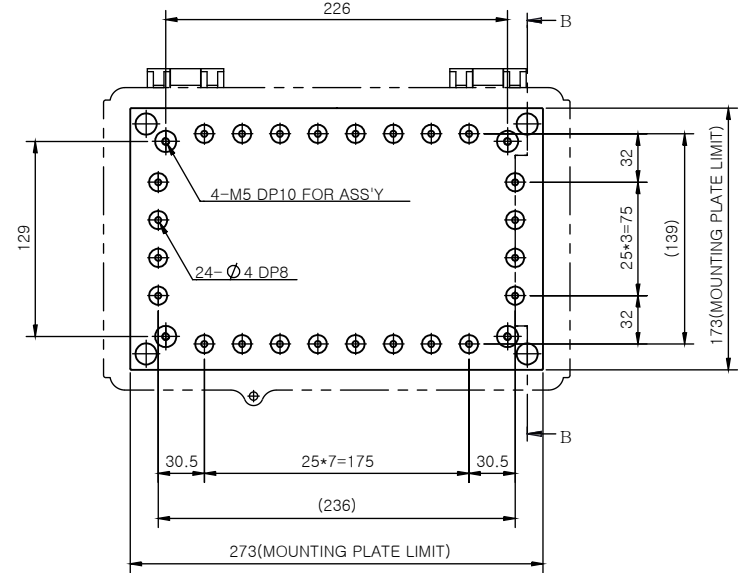

1 2 3 4 5 6

A

B

C

D

SECTION A-A

SECTION B-B

Part Number	Description
CHDX8-228	Polycarb, Solid Lid
CHDX8-228C	Polycarb, Transparent Lid
CHDX8-328	ABS, Solid Lid
CHDX8-328C	ABS, Transparent Lid

 <b>CAMDENBOSS</b> JAMES CARTER RD, MILDENHALL, SUFFOLK. IP28 7DE TEL: 01638 716101 FAX: 01638 716554 EMAIL: Sales@CamdenBoss.com WEB: www.CamdenBoss.com			UNLESS OTHERWISE SPECIFIED: DIMENSIONS ARE IN MILLIMETERS		GENERAL TOLERANCES +/- 0.2		REVISION. <input type="checkbox"/>				
			FINISH. Lid - Gloss, Base - Light Spark		TITLE: X8 Series Heavy Duty Hinged Enclosure, 300x200x180						
DRAWN Jack Dickinson			SIGNED J.H.D		DATE 08/12/17		MATERIAL. See table		DWG NO. CHDX8 (300x200x180)		A4
CHK'D Alwin B.K			SIGNED ABK		DATE 08/12/17		PROJECTION. 		SCALE: 1:5	SHEET 1 OF 1	DO NOT SCALE DRAWING