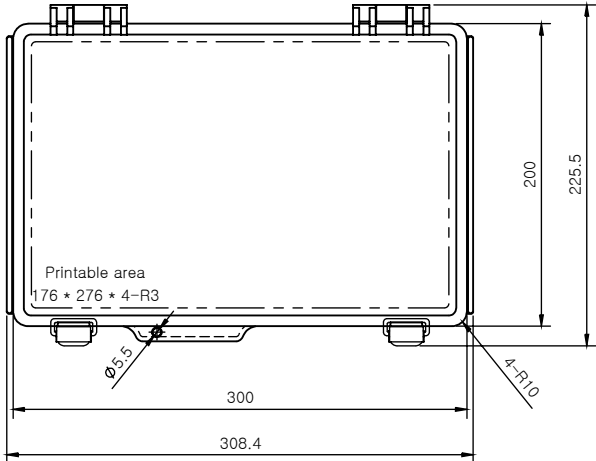

1 2 3 4 5 6

A

B

C

D

SECTION A-A

SECTION B-B

Part Number	Description
CHDX8-228	Polycarb, Solid Lid
CHDX8-228C	Polycarb, Transparent Lid
CHDX8-328	ABS, Solid Lid
CHDX8-328C	ABS, Transparent Lid

 <b>CAMDENBOSS</b> JAMES CARTER RD, MILDENHALL, SUFFOLK. IP28 7DE TEL: 01638 716101 FAX: 01638 716554 EMAIL: Sales@CamdenBoss.com WEB: www.CamdenBoss.com			UNLESS OTHERWISE SPECIFIED: DIMENSIONS ARE IN MILLIMETERS		GENERAL TOLERANCES +/- 0.2		REVISION. <input type="checkbox"/>				
			FINISH. Lid - Gloss, Base - Light Spark		TITLE: X8 Series Heavy Duty Hinged Enclosure, 300x200x180						
DRAWN Jack Dickinson			SIGNED J.H.D		DATE 08/12/17		MATERIAL. See table		DWG NO. CHDX8 (300x200x180)		A4
CHK'D Alwin B.K			SIGNED ABK		DATE 08/12/17		PROJECTION. 		SCALE: 1:5	SHEET 1 OF 1	DO NOT SCALE DRAWING