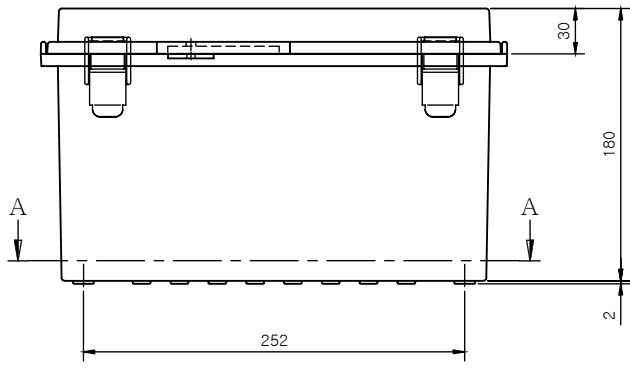

1 2 3 4 5 6

A

B

C

D

SECTION A-A

SECTION B-B

Part Number	Description
CHDX8-228	Polycarb, Solid Lid
CHDX8-228C	Polycarb, Transparent Lid
CHDX8-328	ABS, Solid Lid
CHDX8-328C	ABS, Transparent Lid

 <b>CAMDENBOSS</b> JAMES CARTER RD, MILDENHALL, SUFFOLK. IP28 7DE TEL: 01638 716101 FAX: 01638 716554 EMAIL: Sales@CamdenBoss.com WEB: www.CamdenBoss.com			UNLESS OTHERWISE SPECIFIED: DIMENSIONS ARE IN MILLIMETERS		GENERAL TOLERANCES +/- 0.2		REVISION. <input type="checkbox"/>				
			FINISH. Lid - Gloss, Base - Light Spark		TITLE: X8 Series Heavy Duty Hinged Enclosure, 300x200x180						
DRAWN Jack Dickinson			SIGNED J.H.D		DATE 08/12/17		MATERIAL. See table		DWG NO. CHDX8 (300x200x180)		A4
CHK'D Alwin B.K			SIGNED ABK		DATE 08/12/17		PROJECTION. 		SCALE: 1:5	SHEET 1 OF 1	DO NOT SCALE DRAWING