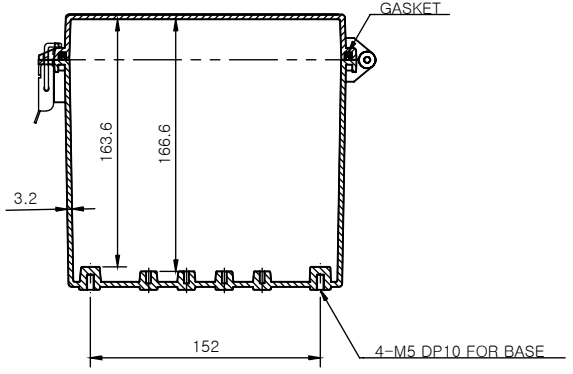

1 2 3 4 5 6

A

B

C

D

SECTION A-A

SECTION B-B

Part Number	Description
CHDX8-228	Polycarb, Solid Lid
CHDX8-228C	Polycarb, Transparent Lid
CHDX8-328	ABS, Solid Lid
CHDX8-328C	ABS, Transparent Lid

 <b>CAMDENBOSS</b> JAMES CARTER RD, MILDENHALL, SUFFOLK. IP28 7DE TEL: 01638 716101 FAX: 01638 716554 EMAIL: Sales@CamdenBoss.com WEB: www.CamdenBoss.com			UNLESS OTHERWISE SPECIFIED: DIMENSIONS ARE IN MILLIMETERS		GENERAL TOLERANCES +/- 0.2		REVISION. <input type="checkbox"/>				
			FINISH. Lid - Gloss, Base - Light Spark		TITLE: X8 Series Heavy Duty Hinged Enclosure, 300x200x180						
DRAWN Jack Dickinson			SIGNED J.H.D		DATE 08/12/17		MATERIAL. See table		DWG NO. CHDX8 (300x200x180)		A4
CHK'D Alwin B.K			SIGNED ABK		DATE 08/12/17		PROJECTION. 		SCALE: 1:5	SHEET 1 OF 1	DO NOT SCALE DRAWING