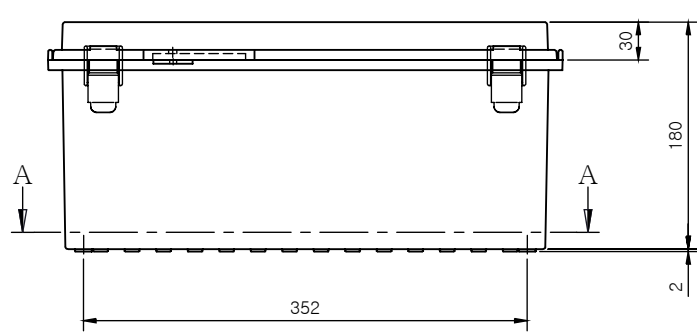

SECTION A-A

SECTION B-B

Part Number	Description
CHDX8-232	Polycarb, Solid Lid
CHDX8-232C	Polycarb, Transparent Lid
CHDX8-332	ABS, Solid Lid
CHDX8-332C	ABS, Transparent Lid

 CAMDENBOSS JAMES CARTER RD, MILDENHALL, SUFFOLK. IP28 7DE TEL: 01638 716101 FAX: 01638 716554 EMAIL: Sales@CamdenBoss.com WEB: www.CamdenBoss.com			UNLESS OTHERWISE SPECIFIED: DIMENSIONS ARE IN MILLIMETERS		GENERAL TOLERANCES +/- 0.2		REVISION. <input type="checkbox"/>	
			FINISH. Lid - Gloss, Base - Light Spark		TITLE: X8 Series Heavy Duty Hinged Enclosure, 400x300x180			
COLOUR. Light Grey		MATERIAL. See table		DWG NO. CHDX8 (400x300x180)		A4		
DRAWN	Jack Dickinson	SIGNED	J.H.D	DATE	08/12/17	SCALE. 1:6	SHEET 1 OF 1	DO NOT SCALE DRAWING
CHK'D	Alex Goodenough	A.G		08/12/17				