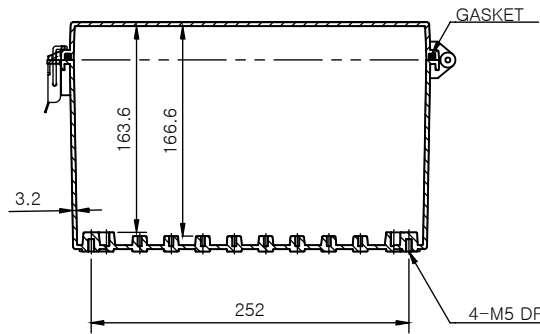

SECTION A-A

SECTION B-B

Part Number	Description
CHDX8-232	Polycarb, Solid Lid
CHDX8-232C	Polycarb, Transparent Lid
CHDX8-332	ABS, Solid Lid
CHDX8-332C	ABS, Transparent Lid

 CAMDENBOSS JAMES CARTER RD, MILDENHALL, SUFFOLK. IP28 7DE TEL: 01638 716101 FAX: 01638 716554 EMAIL: Sales@CamdenBoss.com WEB: www.CamdenBoss.com			UNLESS OTHERWISE SPECIFIED: DIMENSIONS ARE IN MILLIMETERS		GENERAL TOLERANCES +/- 0.2		REVISION. <input type="checkbox"/>	
			FINISH. Lid - Gloss, Base - Light Spark		TITLE: X8 Series Heavy Duty Hinged Enclosure, 400x300x180			
COLOUR. Light Grey		MATERIAL. See table		DWG NO. CHDX8 (400x300x180)		A4		
DRAWN	Jack Dickinson	SIGNED	J.H.D	DATE	08/12/17	SCALE. 1:6	SHEET 1 OF 1	DO NOT SCALE DRAWING
CHK'D	Alex Goodenough	A.G		08/12/17				