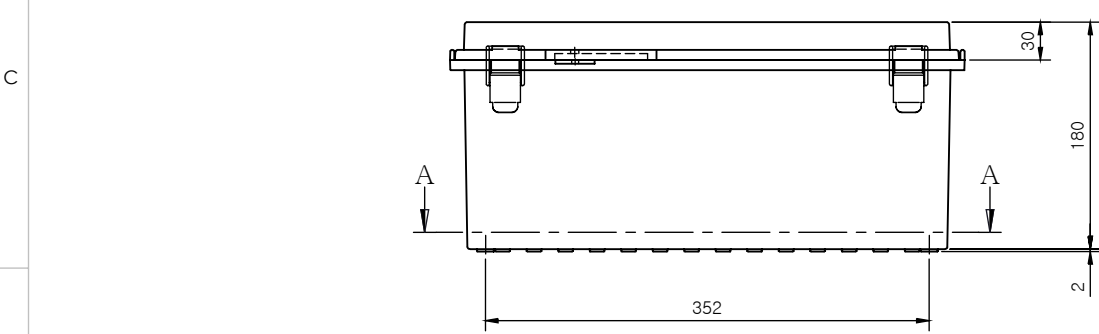

SECTION A-A

SECTION B-B

Part Number	Description
CHDX8-232	Polycarb, Solid Lid
CHDX8-232C	Polycarb, Transparent Lid
CHDX8-332	ABS, Solid Lid
CHDX8-332C	ABS, Transparent Lid

 CAMDENBOSS JAMES CARTER RD, MILDENHALL, SUFFOLK. IP28 7DE TEL: 01638 716101 FAX: 01638 716554 EMAIL: Sales@CamdenBoss.com WEB: www.CamdenBoss.com			UNLESS OTHERWISE SPECIFIED: DIMENSIONS ARE IN MILLIMETERS	GENERAL TOLERANCES +/- 0.2	REVISION. <input type="checkbox"/>
			FINISH. Lid - Gloss, Base - Light Spark	TITLE: X8 Series Heavy Duty Hinged Enclosure, 400x300x180	
	COLOUR. Light Grey	MATERIAL. See table	DWG NO. CHDX8 (400x300x180)	A4	
DRAWN Jack Dickinson	SIGNED J.H.D	DATE 08/12/17	SCALE: 1:6	SHEET 1 OF 1	DO NOT SCALE DRAWING
CHK'D Alex Goodenough	A.G	08/12/17	