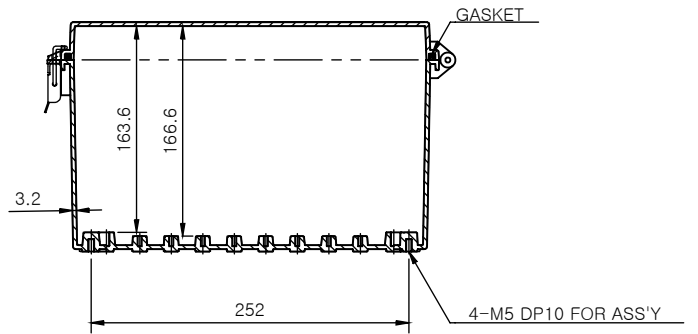

SECTION A-A

SECTION B-B

Part Number	Description
CHDX8-232	Polycarb, Solid Lid
CHDX8-232C	Polycarb, Transparent Lid
CHDX8-332	ABS, Solid Lid
CHDX8-332C	ABS, Transparent Lid

 CAMDENBOSS JAMES CARTER RD, MILDENHALL, SUFFOLK. IP28 7DE TEL: 01638 716101 FAX: 01638 716554 EMAIL: Sales@CamdenBoss.com WEB: www.CamdenBoss.com			UNLESS OTHERWISE SPECIFIED: DIMENSIONS ARE IN MILLIMETERS	GENERAL TOLERANCES +/- 0.2	REVISION. <input type="checkbox"/>
			FINISH. Lid - Gloss, Base - Light Spark	TITLE: X8 Series Heavy Duty Hinged Enclosure, 400x300x180	
	COLOUR. Light Grey	MATERIAL. See table	DWG NO. CHDX8 (400x300x180)	A4	
DRAWN Jack Dickinson	SIGNED J.H.D	DATE 08/12/17	SCALE: 1:6	SHEET 1 OF 1	DO NOT SCALE DRAWING
CHK'D Alex Goodenough	A.G	08/12/17	