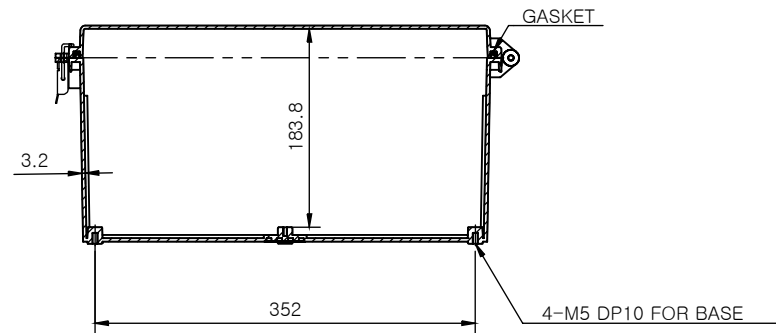

SECTION A-A

SECTION B-B

Part Number	Description
CHDX8-233	Polycarb, Solid Lid
CHDX8-233C	Polycarb, Transparent Lid
CHDX8-333	ABS, Solid Lid
CHDX8-333C	ABS, Transparent Lid

 CAMDENBOSS JAMES CARTER RD, MILDENHALL, SUFFOLK. IP28 7DE TEL: 01638 716101 FAX: 01638 716554 EMAIL: Sales@CamdenBoss.com WEB: www.CamdenBoss.com			UNLESS OTHERWISE SPECIFIED: DIMENSIONS ARE IN MILLIMETERS	GENERAL TOLERANCES +/- 0.2	REVISION: ○
			FINISH: Lid - Gloss, Base - Light Spark	TITLE: X8 Series Heavy Duty Hinged Enclosure, 500x400x200	
DRAWN Jack Dickinson J.H.D 08/12/17			COLOUR: Light Grey	DWG NO. CHDX8 (500x400x200) A4	
CHK'D Alex Goodenough A.G 08/12/17	MATERIAL: See table	PROJECTION: 	SCALE: 1:7	SHEET 1 OF 1	DO NOT SCALE DRAWING