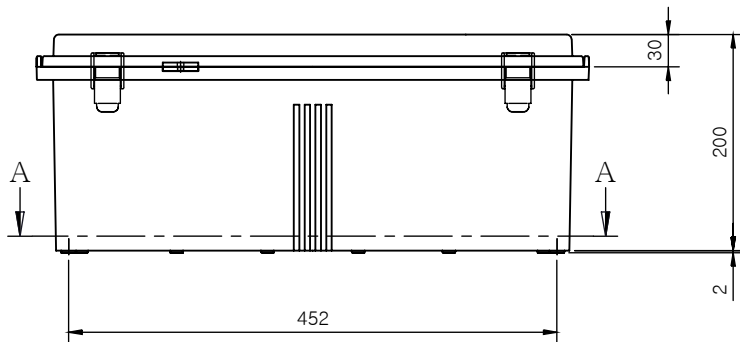

SECTION A-A

SECTION B-B

Part Number	Description
CHDX8-233	Polycarb, Solid Lid
CHDX8-233C	Polycarb, Transparent Lid
CHDX8-333	ABS, Solid Lid
CHDX8-333C	ABS, Transparent Lid

 CAMDENBOSS JAMES CARTER RD, MILDENHALL, SUFFOLK. IP28 7DE TEL: 01638 716101 FAX: 01638 716554 EMAIL: Sales@CamdenBoss.com WEB: www.CamdenBoss.com			UNLESS OTHERWISE SPECIFIED: DIMENSIONS ARE IN MILLIMETERS	GENERAL TOLERANCES +/- 0.2	REVISION: ○
			FINISH: Lid - Gloss, Base - Light Spark	TITLE: X8 Series Heavy Duty Hinged Enclosure, 500x400x200	
DRAWN Jack Dickinson J.H.D 08/12/17			COLOUR: Light Grey	DWG NO. CHDX8 (500x400x200) A4	
CHK'D Alex Goodenough A.G 08/12/17	MATERIAL: See table	PROJECTION: 	SCALE: 1:7	SHEET 1 OF 1	DO NOT SCALE DRAWING