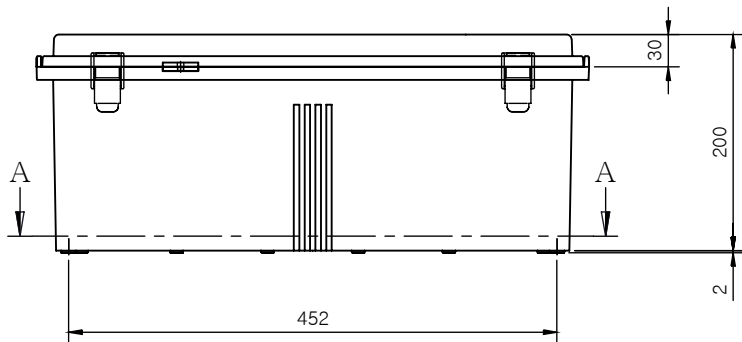

SECTION A-A

SECTION B-B

Part Number	Description
CHDX8-233	Polycarb, Solid Lid
CHDX8-233C	Polycarb, Transparent Lid
CHDX8-333	ABS, Solid Lid
CHDX8-333C	ABS, Transparent Lid

 <b>CAMDENBOSS</b> JAMES CARTER RD, MILDENHALL, SUFFOLK. IP28 7DE TEL: 01638 716101 FAX: 01638 716554 EMAIL: Sales@CamdenBoss.com WEB: www.CamdenBoss.com			UNLESS OTHERWISE SPECIFIED: DIMENSIONS ARE IN MILLIMETERS	GENERAL TOLERANCES +/- 0.2	REVISION. ○
			FINISH. Lid - Gloss, Base - Light Spark	TITLE: X8 Series Heavy Duty Hinged Enclosure, 500x400x200	
DRAWN Jack Dickinson J.H.D 08/12/17			COLOUR. Light Grey	DWG NO. CHDX8 (500x400x200) A4	
CHK'D Alex Goodenough A.G 08/12/17	MATERIAL. See table	PROJECTION. 	SCALE. 1:7	SHEET 1 OF 1	DO NOT SCALE DRAWING