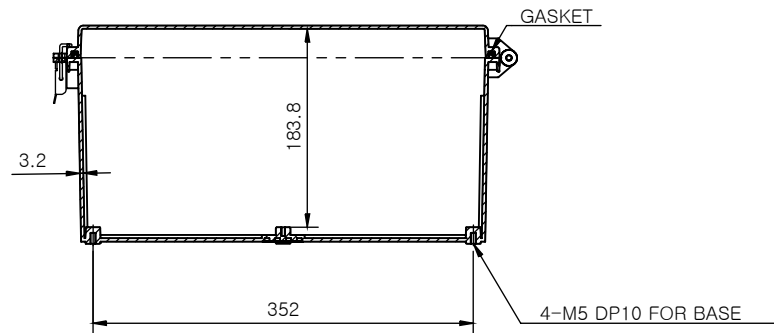

SECTION A-A

SECTION B-B

Part Number	Description
CHDX8-233	Polycarb, Solid Lid
CHDX8-233C	Polycarb, Transparent Lid
CHDX8-333	ABS, Solid Lid
CHDX8-333C	ABS, Transparent Lid

 <b>CAMDENBOSS</b> JAMES CARTER RD, MILDENHALL, SUFFOLK. IP28 7DE TEL: 01638 716101 FAX: 01638 716554 EMAIL: Sales@CamdenBoss.com WEB: www.CamdenBoss.com			UNLESS OTHERWISE SPECIFIED: DIMENSIONS ARE IN MILLIMETERS	GENERAL TOLERANCES +/- 0.2	REVISION. ○
			FINISH. Lid - Gloss, Base - Light Spark	TITLE: X8 Series Heavy Duty Hinged Enclosure, 500x400x200	
DRAWN Jack Dickinson J.H.D 08/12/17			COLOUR. Light Grey	DWG NO. CHDX8 (500x400x200) A4	
CHK'D Alex Goodenough A.G 08/12/17	MATERIAL. See table	PROJECTION. 	SCALE. 1:7	SHEET 1 OF 1	DO NOT SCALE DRAWING