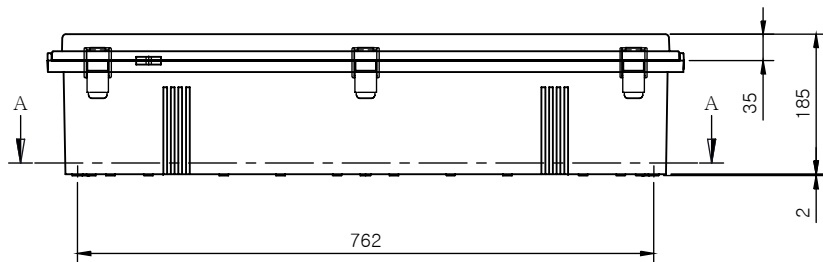

SECTION A-A

SECTION B-B

Part Number	Description
CHDX8-235	Polycarb, Solid Lid
CHDX8-235C	Polycarb, Transparent Lid
CHDX8-335	ABS, Solid Lid
CHDX8-335C	ABS, Transparent Lid

 CAMDENBOSS JAMES CARTER RD, MILDENHALL, SUFFOLK. IP28 7DE TEL: 01638 716101 FAX: 01638 716554 EMAIL: Sales@CamdenBoss.com WEB: www.CamdenBoss.com			UNLESS OTHERWISE SPECIFIED: DIMENSIONS ARE IN MILLIMETERS	GENERAL TOLERANCES +/- 0.2	REVISION: ○	
			FINISH: Lid - Gloss, Base - Light Spark	TITLE: X8 Series Heavy Duty Hinged Enclosure, 830x630x185		
DRAWN	NAME	SIGNED	DATE	MATERIAL: See table	DWG NO. CHDX8 (830x630x185)	A4
CHK'D	Alex Goodenough	A.G	08/12/17	PROJECTION: 	SCALE: 1:10	SHEET 1 OF 1
				DO NOT SCALE DRAWING		