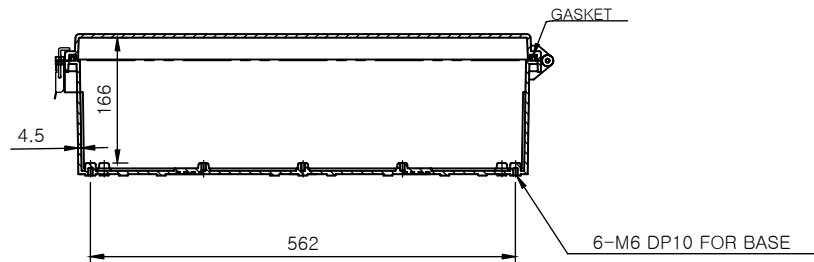

SECTION A-A

SECTION B-B

Part Number	Description
CHDX8-235	Polycarb, Solid Lid
CHDX8-235C	Polycarb, Transparent Lid
CHDX8-335	ABS, Solid Lid
CHDX8-335C	ABS, Transparent Lid

 CAMDENBOSS JAMES CARTER RD, MILDENHALL, SUFFOLK. IP28 7DE TEL: 01638 716101 FAX: 01638 716554 EMAIL: Sales@CamdenBoss.com WEB: www.CamdenBoss.com			UNLESS OTHERWISE SPECIFIED: DIMENSIONS ARE IN MILLIMETERS	GENERAL TOLERANCES +/- 0.2	REVISION: ○	
			FINISH: Lid - Gloss, Base - Light Spark	TITLE: X8 Series Heavy Duty Hinged Enclosure, 830x630x185		
DRAWN	NAME	SIGNED	DATE	MATERIAL: See table	DWG NO. CHDX8 (830x630x185)	A4
CHK'D	Alex Goodenough	A.G	08/12/17	PROJECTION: 	SCALE: 1:10	SHEET 1 OF 1
				DO NOT SCALE DRAWING		