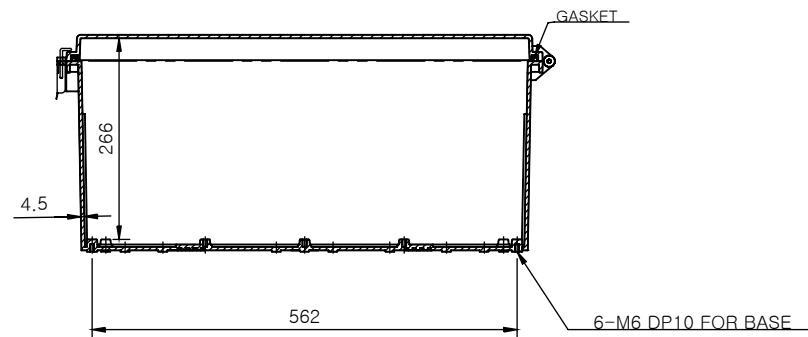

SECTION A-A

SECTION B-B

Part Number	Description
CHDX8-236	Polycarb, Solid Lid
CHDX8-236C	Polycarb, Transparent Lid
CHDX8-336	ABS, Solid Lid
CHDX8-336C	ABS, Transparent Lid

 CAMDENBOSS <input type="checkbox"/> JAMES CARTER RD, MILDENHALL, SUFFOLK. IP28 7DE TEL: 01638 716101 FAX: 01638 716554 EMAIL: Sales@CamdenBoss.com WEB: www.CamdenBoss.com			UNLESS OTHERWISE SPECIFIED: DIMENSIONS ARE IN MILLIMETERS	GENERAL TOLERANCES +/- 0.2	REVISION: <input type="checkbox"/>	
			FINISH: Lid - Gloss, Base - Light Spark	TITLE: X8 Series Heavy Duty Hinged Enclosure, 830x160x285		
	NAME	SIGNED	DATE	MATERIAL: See table	DWG NO. CHDX8 (830x160x285)	A4
DRAWN	Jack Dickinson	J.H.D	08/12/17	PROJECTION: 	SCALE: 1:10	SHEET 1 OF 1
CHK'D	Alex Goodenough	A.G	08/12/17	DO NOT SCALE DRAWING		