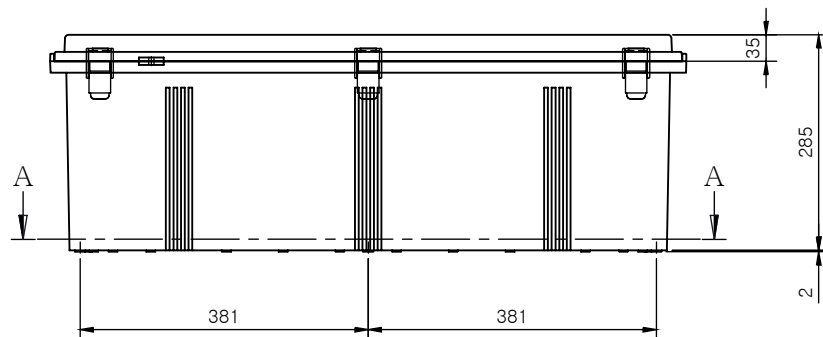

SECTION A-A

SECTION B-B

Part Number	Description
CHDX8-236	Polycarb, Solid Lid
CHDX8-236C	Polycarb, Transparent Lid
CHDX8-336	ABS, Solid Lid
CHDX8-336C	ABS, Transparent Lid

 CAMDENBOSS <input type="checkbox"/> JAMES CARTER RD, MILDENHALL, SUFFOLK. IP28 7DE TEL: 01638 716101 FAX: 01638 716554 EMAIL: Sales@CamdenBoss.com WEB: www.CamdenBoss.com			UNLESS OTHERWISE SPECIFIED: DIMENSIONS ARE IN MILLIMETERS	GENERAL TOLERANCES +/- 0.2	REVISION: <input type="checkbox"/>	
			FINISH: Lid - Gloss, Base - Light Spark	TITLE: X8 Series Heavy Duty Hinged Enclosure, 830x160x285		
	NAME	SIGNED	DATE	MATERIAL: See table	DWG NO. CHDX8 (830x160x285)	A4
DRAWN	Jack Dickinson	J.H.D	08/12/17	PROJECTION: 	SCALE: 1:10	SHEET 1 OF 1
CHK'D	Alex Goodenough	A.G	08/12/17	DO NOT SCALE DRAWING		