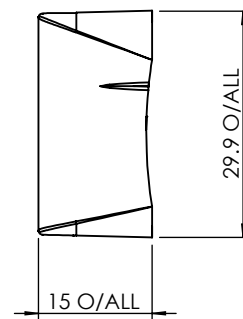

ISO VIEW
1:1

 CAMDENBOSS JAMES CARTER RD, MILDENHALL, SUFFOLK. IP28 7DE TEL: 01638 716101 FAX: 01638 716554 EMAIL: Sales@CamdenBoss.com WEB: www.CamdenBoss.com				UNLESS OTHERWISE SPECIFIED: DIMENSIONS ARE IN MILLIMETERS		DO NOT SCALE DRAWING		REVISION. <input type="checkbox"/>	
				GENERAL TOLERANCES +/- 0.2		TITLE: 64 SERIES END CAP SIZE 2, YELLOW			
				FINISH. FINE TEXTURE		DWG NO.		CHH64E2YL	
				MATERIAL. UL94 - VO ABS		SCALE: 1:1		SHEET 1 OF 1	
DRAWN	NAME	SIGNED	DATE	PROJECTION. 				A4	
CHK'D	-	-	-						