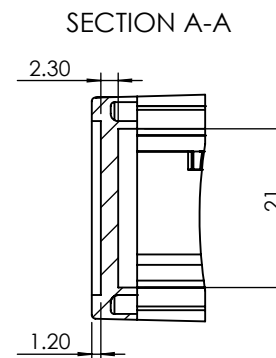

ISO VIEW
1:1

 CAMDENBOSS JAMES CARTER RD, MILDENHALL, SUFFOLK. IP28 7DE TEL: 01638 716101 FAX: 01638 716554 EMAIL: Sales@CamdenBoss.com WEB: www.CamdenBoss.com				UNLESS OTHERWISE SPECIFIED: DIMENSIONS ARE IN MILLIMETERS		DO NOT SCALE DRAWING		REVISION. <input type="checkbox"/>	
				GENERAL TOLERANCES +/- 0.2		TITLE: 64 SERIES END CAP SIZE 2, YELLOW			
				FINISH. FINE TEXTURE		DWG NO.		CHH64E2YL	
				MATERIAL. UL94 - VO ABS		SCALE: 1:1		SHEET 1 OF 1	
DRAWN	NAME	SIGNED	DATE	PROJECTION. 				A4	
CHK'D	-	-	-						