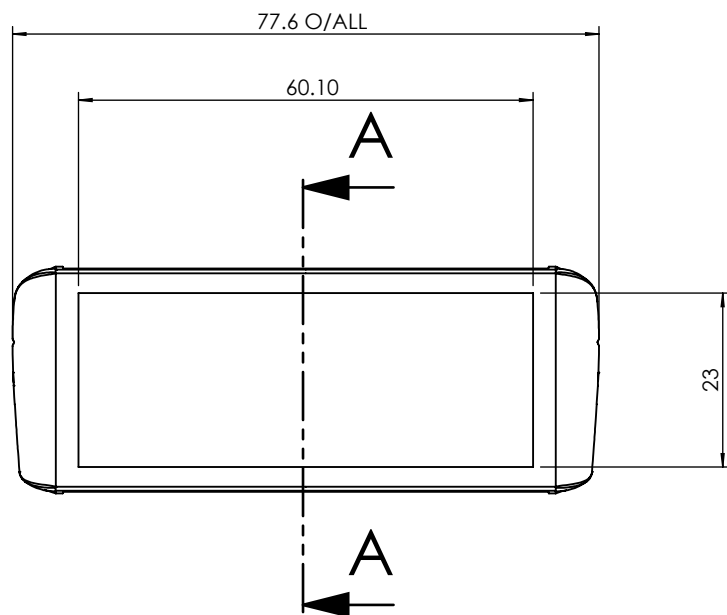

ISO VIEW
1:1

 CAMDENBOSS JAMES CARTER RD, MILDENHALL, SUFFOLK. IP28 7DE TEL: 01638 716101 FAX: 01638 716554 EMAIL: Sales@CamdenBoss.com WEB: www.CamdenBoss.com				UNLESS OTHERWISE SPECIFIED: DIMENSIONS ARE IN MILLIMETERS		DO NOT SCALE DRAWING		REVISION. <input type="checkbox"/>	
				GENERAL TOLERANCES +/- 0.2		TITLE: 64 SERIES END CAP SIZE 2, YELLOW			
				FINISH. FINE TEXTURE		DWG NO.		CHH64E2YL	
				MATERIAL. UL94 - VO ABS		SCALE: 1:1		SHEET 1 OF 1	
DRAWN	NAME	SIGNED	DATE	PROJECTION. 				A4	
CHK'D	-	-	-						