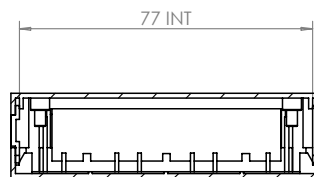

SECTION A-A

BASE

SECTION B-B

SECTION C-C

 CAMDENBOSS 60 JAMES CARTER RD. MILDENHALL, SUFFOLK, IP28 7DE EMAIL: SALES@CAMDENBOSS.COM TEL: 01638 716101 FAX: 01638 716554 WEB: www.CAMDENBOSS.COM		UNLESS OTHERWISE SPECIFIED: DIMENSIONS ARE IN MILLIMETERS	DO NOT SCALE DRAWING	REVISION. A
		GENERAL TOLERANCES +/- 0.2	TITLE: GENERAL ASSY DRAWING FOR CVB SERIES	
DRAWN IAN PAGANO		FINISH: FINE TEXTURE	DWG NO. CVB225 KIT	
NAME	SIGNED	DATE	SCALE: 1 : 2	
IAN PAGANO	I.P.	23/09/13	SHEET 1 OF 1	
CHKD			A4	