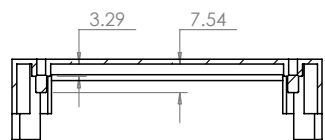

SECTION A-A

BASE

SECTION B-B

SECTION C-C

 CAMDENBOSS 60 JAMES CARTER RD. MILDENHALL, SUFFOLK, IP28 7DE EMAIL: SALES@CAMDENBOSS.COM TEL: 01638 716101 FAX: 01638 716554 WEB: www.CAMDENBOSS.COM		UNLESS OTHERWISE SPECIFIED: DIMENSIONS ARE IN MILLIMETERS	DO NOT SCALE DRAWING	REVISION. A
		GENERAL TOLERANCES +/- 0.2	TITLE: GENERAL ASSY DRAWING FOR CVB SERIES	
DRAWN IAN PAGANO		FINISH: FINE TEXTURE	DWG NO. CVB225 KIT	
NAME	SIGNED	DATE	SCALE: 1 : 2	
IAN PAGANO	I.P.	23/09/13	SHEET 1 OF 1	
CHKD			A4	