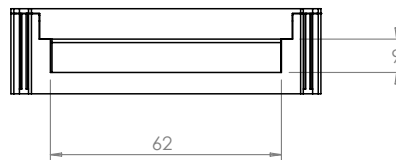

SECTION A-A

BASE

SECTION B-B

SECTION C-C

 CAMDENBOSS 60 JAMES CARTER RD. MILDENHALL, SUFFOLK, IP28 7DE EMAIL: SALES@CAMDENBOSS.COM TEL: 01638 716101 FAX: 01638 716554 WEB: www.CAMDENBOSS.COM		UNLESS OTHERWISE SPECIFIED: DIMENSIONS ARE IN MILLIMETERS	DO NOT SCALE DRAWING	REVISION. A
		GENERAL TOLERANCES +/- 0.2	TITLE: GENERAL ASSY DRAWING FOR CVB SERIES	
DRAWN IAN PAGANO		FINISH: FINE TEXTURE	DWG NO. CVB225 KIT	
NAME	SIGNED	DATE	SCALE: 1 : 2	
IAN PAGANO	I.P.	23/09/13	SHEET 1 OF 1	
CHKD			A4	