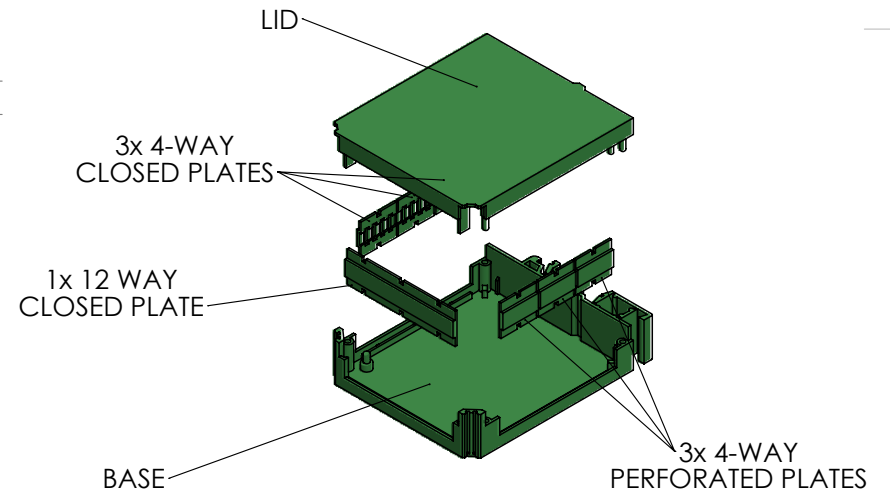

SECTION A-A

BASE

SECTION B-B

SECTION C-C

 CAMDENBOSS 60 JAMES CARTER RD. MILDENHALL, SUFFOLK, IP28 7DE EMAIL: SALES@CAMDENBOSS.COM TEL: 01638 716101 FAX: 01638 716554 WEB: www.CAMDENBOSS.COM		UNLESS OTHERWISE SPECIFIED: DIMENSIONS ARE IN MILLIMETERS	DO NOT SCALE DRAWING	REVISION. A
		GENERAL TOLERANCES +/- 0.2	TITLE: GENERAL ASSY DRAWING FOR CVB SERIES	
DRAWN IAN PAGANO		FINISH: FINE TEXTURE	DWG NO. CVB225 KIT	
NAME	SIGNED	DATE	SCALE: 1 : 2	
IAN PAGANO	I.P.	23/09/13	SHEET 1 OF 1	
CHKD			A4	