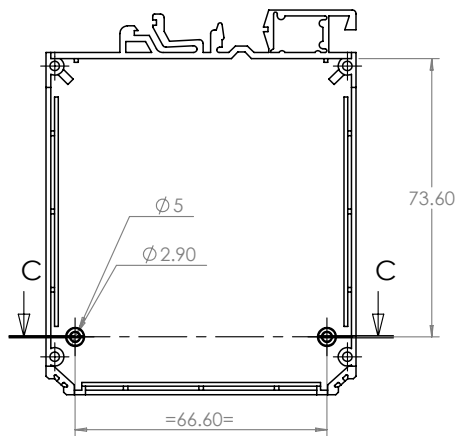

SECTION A-A

BASE

SECTION B-B

SECTION C-C

 CAMDENBOSS 60 JAMES CARTER RD. MILDENHALL, SUFFOLK, IP28 7DE EMAIL: SALES@CAMDENBOSS.COM TEL: 01638 716101 FAX: 01638 716554 WEB: www.CAMDENBOSS.COM		UNLESS OTHERWISE SPECIFIED: DIMENSIONS ARE IN MILLIMETERS	DO NOT SCALE DRAWING	REVISION. A
		GENERAL TOLERANCES +/- 0.2	TITLE: GENERAL ASSY DRAWING FOR CVB SERIES	
DRAWN IAN PAGANO		FINISH: FINE TEXTURE	DWG NO. CVB225 KIT	
NAME	SIGNED	DATE	SCALE: 1 : 2	
IAN PAGANO	I.P.	23/09/13	SHEET 1 OF 1	
CHKD			A4	