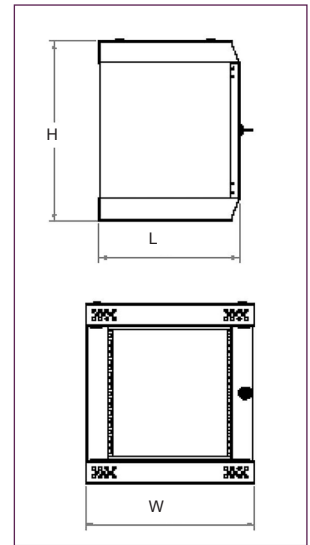

CamRack-SX

Product overview

7U wall mounted cabinets, designed for SOHO (small office, home office) installations

- Delivered flat packed for ease of access to all installations. Also reduces associated logistic costs and offers greater protection during transit.
- Fast and efficient assembly without tools
- 2x mounting profiles. Variable depth, in 20mm increments. Numbered "U's" optional
- Fast fixings 1/4 turn locks
- Front door: tempered, smoked safety glass.
- No rear panel or door
- Cable entry options for the top panels
- Cantilever tray supplied
- Template for wall mounting included
- Distributed recommended load capacity: 40kg
- Finishes: RAL 7016, Dark grey, anthracite (See below for corner options)
- Assembled in 3 minutes!

RED	BLUE	ORANGE	WHITE	BLACK	U	WIDTH	DEPTH	HEIGHT
CSX073211	CSX073212	CSX073213	CSX073214	CSX073215	7U	377mm	315mm	420mm

KEY FEATURES

Flat packed | Fast and efficient assembly | Fast fixings

Standard corner colours: