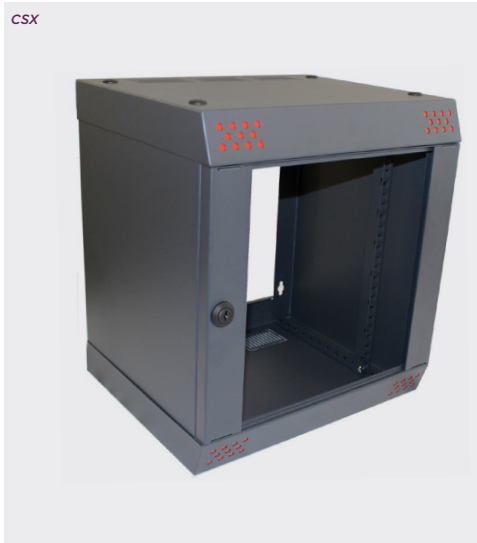

CamRack-SX

Product overview

7U wall mounted cabinets, designed for SOHO (small office, home office) installations

- Delivered flat packed for ease of access to all installations. Also reduces associated logistic costs and offers greater protection during transit.
- Fast and efficient assembly without tools
- 2x mounting profiles. Variable depth, in 20mm increments. Numbered "U's" optional
- Fast fixings 1/4 turn locks
- Front door: tempered, smoked safety glass.
- No rear panel or door
- Cable entry options for the top panels
- Cantilever tray supplied
- Template for wall mounting included
- Distributed recommended load capacity: 40kg
- Finishes: RAL 7016, Dark grey, anthracite (See below for corner options)
- Assembled in 3 minutes!

RED	BLUE	ORANGE	WHITE	BLACK	U	WIDTH	DEPTH	HEIGHT
CSX073211	CSX073212	CSX073213	CSX073214	CSX073215	7U	377mm	315mm	420mm

KEY FEATURES

Flat packed | Fast and efficient assembly | Fast fixings

Standard corner colours: