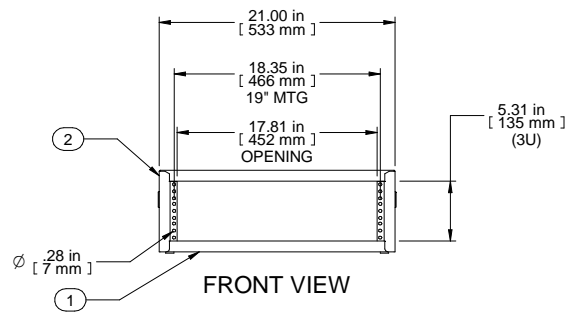

SECTION A-A

TOP VIEW

ISOMETRIC

L.S. VIEW

FRONT VIEW

R.S. VIEW

BOTTOM VIEW

Item Number	Title	Quantity
1	RCBS - BOTTOM	1
2	RCBS - TOP & SIDES	1
3	BLACK PLASTIC HANDLE	2
4	PLUG BUMPER	4

PART NUMBERS

RCBS1900517BK1	PAINTED BLACK TEXTURED
RCBS1900517CG1	PAINTED CONT. GRAY TEXTURED
RCBS1900517LG1	PAINTED RAL7035 TEXTURED

NOTES

Shipped with a starter pack of 10-32 clip nuts and matching quantity 1421ABK black screws.

Français

Pour tous les détails sur nos produits,

svp veuillez consulter notre site www.hammondmfg.com

Data subject to change without notice. Isometric drawing not to scale.

Les données sont sujettes à changement sans préavis.