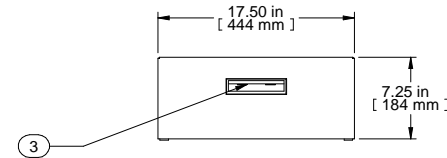

SECTION A-A

TOP VIEW

ISOMETRIC

L.S. VIEW

FRONT VIEW

R.S. VIEW

BOTTOM VIEW

Item Number	Title	Quantity
1	RCBS - BOTTOM	1
2	RCBS - TOP & SIDES	1
3	BLACK PLASTIC HANDLE	2
4	PLUG BUMPER	4

PART NUMBERS

RCBS1900517BK1	PAINTED BLACK TEXTURED
RCBS1900517CG1	PAINTED CONT. GRAY TEXTURED
RCBS1900517LG1	PAINTED RAL7035 TEXTURED

NOTES

Shipped with a starter pack of 10-32 clip nuts and matching quantity 1421ABK black screws.