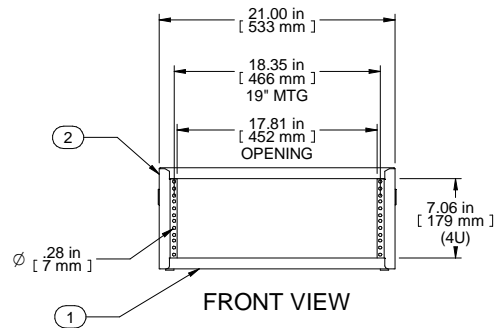

SECTION A-A

TOP VIEW

ISOMETRIC

L.S. VIEW

FRONT VIEW

R.S. VIEW

BOTTOM VIEW

Item Number	Title	Quantity
1	RCBS - BOTTOM	1
2	RCBS - TOP & SIDES	1
3	BLACK PLASTIC HANDLE	2
4	PLUG BUMPER	4