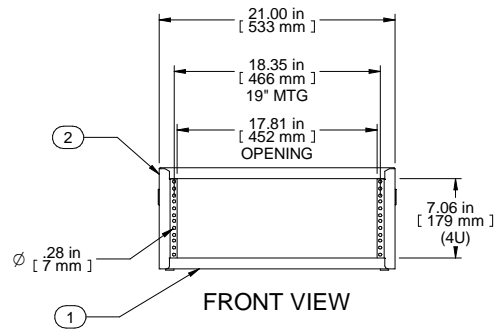

SECTION A-A

TOP VIEW

ISOMETRIC

L.S. VIEW

FRONT VIEW

R.S. VIEW

BOTTOM VIEW

Item Number	Title	Quantity
1	RCBS - BOTTOM	1
2	RCBS - TOP & SIDES	1
3	BLACK PLASTIC HANDLE	2
4	PLUG BUMPER	4

PART NUMBERS	
RCBS1900717BK1	PAINTED BLACK TEXTURED
RCBS1900717CG1	PAINTED CONT. GRAY TEXTURED
RCBS1900717LG1	PAINTED RAL7035 TEXTURED

**NOTES**  
 Shipped with a starter pack of 10-32 clip nuts and matching quantity 1421ABK black screws.