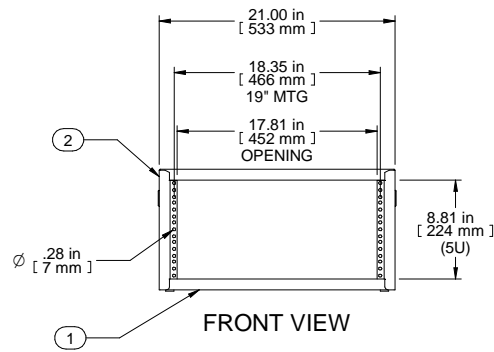

SECTION A-A

TOP VIEW

ISOMETRIC

L.S. VIEW

FRONT VIEW

R.S. VIEW

BOTTOM VIEW

Item Number	Title	Quantity
1	RCBS - BOTTOM	1
2	RCBS - TOP & SIDES	1
3	BLACK PLASTIC HANDLE	2
4	PLUG BUMPER	4

PART NUMBERS		
RCBS1900813BK1	PAINTED BLACK TEXTURED	
RCBS1900813CG1	PAINTED CONT. GRAY TEXTURED	
RCBS1900813LG1	PAINTED RAL7035 TEXTURED	

**NOTES**  
 Shipped with a starter pack of 10-32 clip nuts and matching quantity 1421ABK black screws.