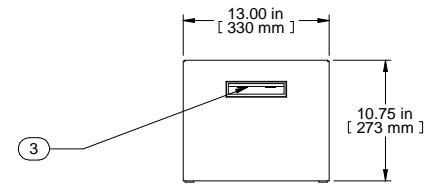

SECTION A-A

TOP VIEW

ISOMETRIC

L.S. VIEW

FRONT VIEW

R.S. VIEW

BOTTOM VIEW

Item Number	Title	Quantity
1	RCBS - BOTTOM	1
2	RCBS - TOP & SIDES	1
3	BLACK PLASTIC HANDLE	2
4	PLUG BUMPER	4

PART NUMBERS		
RCBS1900813BK1	PAINTED BLACK TEXTURED	
RCBS1900813CG1	PAINTED CONT. GRAY TEXTURED	
RCBS1900813LG1	PAINTED RAL7035 TEXTURED	

**NOTES**  
 Shipped with a starter pack of 10-32 clip nuts and matching quantity 1421ABK black screws.