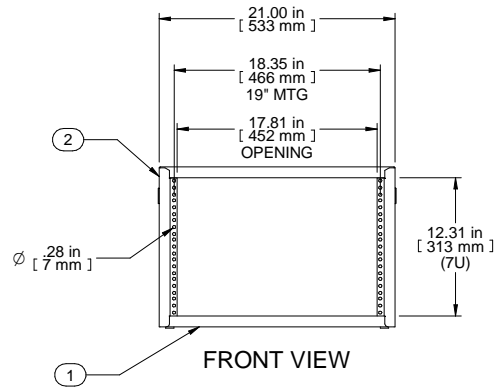

SECTION A-A

TOP VIEW

ISOMETRIC

L.S. VIEW

FRONT VIEW

R.S. VIEW

BOTTOM VIEW

Item Number	Title	Quantity
1	RCBS - BOTTOM	1
2	RCBS - TOP & SIDES	1
3	BLACK PLASTIC HANDLE	2
4	PLUG BUMPER	4

PART NUMBERS	
RCBS1901217BK1	PAINTED BLACK TEXTURED
RCBS1901217CG1	PAINTED CONT. GRAY TEXTURED
RCBS1901217LG1	PAINTED RAL7035 TEXTURED

**NOTES**  
 Shipped with a starter pack of 10-32 clip nuts and matching quantity 1421ABK black screws.