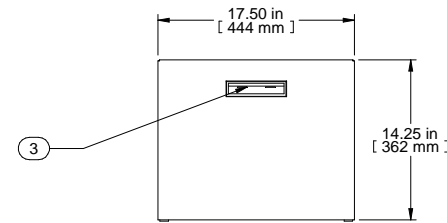

SECTION A-A

TOP VIEW

ISOMETRIC

L.S. VIEW

FRONT VIEW

R.S. VIEW

BOTTOM VIEW

Item Number	Title	Quantity
1	RCBS - BOTTOM	1
2	RCBS - TOP & SIDES	1
3	BLACK PLASTIC HANDLE	2
4	PLUG BUMPER	4

PART NUMBERS	
RCBS1901217BK1	PAINTED BLACK TEXTURED
RCBS1901217CG1	PAINTED CONT. GRAY TEXTURED
RCBS1901217LG1	PAINTED RAL7035 TEXTURED

**NOTES**  
 Shipped with a starter pack of 10-32 clip nuts and matching quantity 1421ABK black screws.