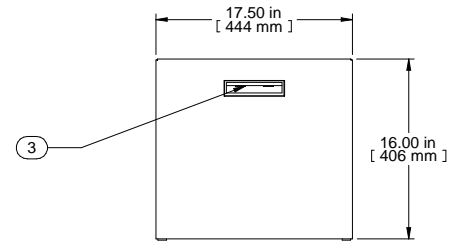

SECTION A-A

TOP VIEW

ISOMETRIC

L.S. VIEW

FRONT VIEW

R.S. VIEW

BOTTOM VIEW

Item Number	Title	Quantity
1	RCBS - BOTTOM	1
2	RCBS - TOP & SIDES	1
3	BLACK PLASTIC HANDLE	2
4	PLUG BUMPER	4

PART NUMBERS	
RCBS1901417BK1	PAINTED BLACK TEXTURED
RCBS1901417CG1	PAINTED CONT. GRAY TEXTURED
RCBS1901417LG1	PAINTED RAL7035 TEXTURED

**NOTES**  
 Shipped with a starter pack of 10-32 clip nuts and matching quantity 1421ABK black screws.

**Français**

Pour tous les détails sur nos produits, svp veuillez consulter notre site [www.hammondmfg.com](http://www.hammondmfg.com)  
 Data subject to change without notice. Isometric drawing not to scale.  
 Les données sont sujettes à changement sans préavis.