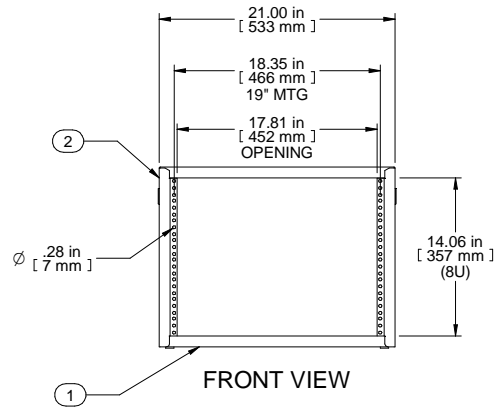

SECTION A-A

TOP VIEW

ISOMETRIC

L.S. VIEW

FRONT VIEW

R.S. VIEW

BOTTOM VIEW

Item Number	Title	Quantity
1	RCBS - BOTTOM	1
2	RCBS - TOP & SIDES	1
3	BLACK PLASTIC HANDLE	2
4	PLUG BUMPER	4

PART NUMBERS	
RCBS1901417BK1	PAINTED BLACK TEXTURED
RCBS1901417CG1	PAINTED CONT. GRAY TEXTURED
RCBS1901417LG1	PAINTED RAL7035 TEXTURED

**NOTES**  
 Shipped with a starter pack of 10-32 clip nuts and matching quantity 1421ABK black screws.