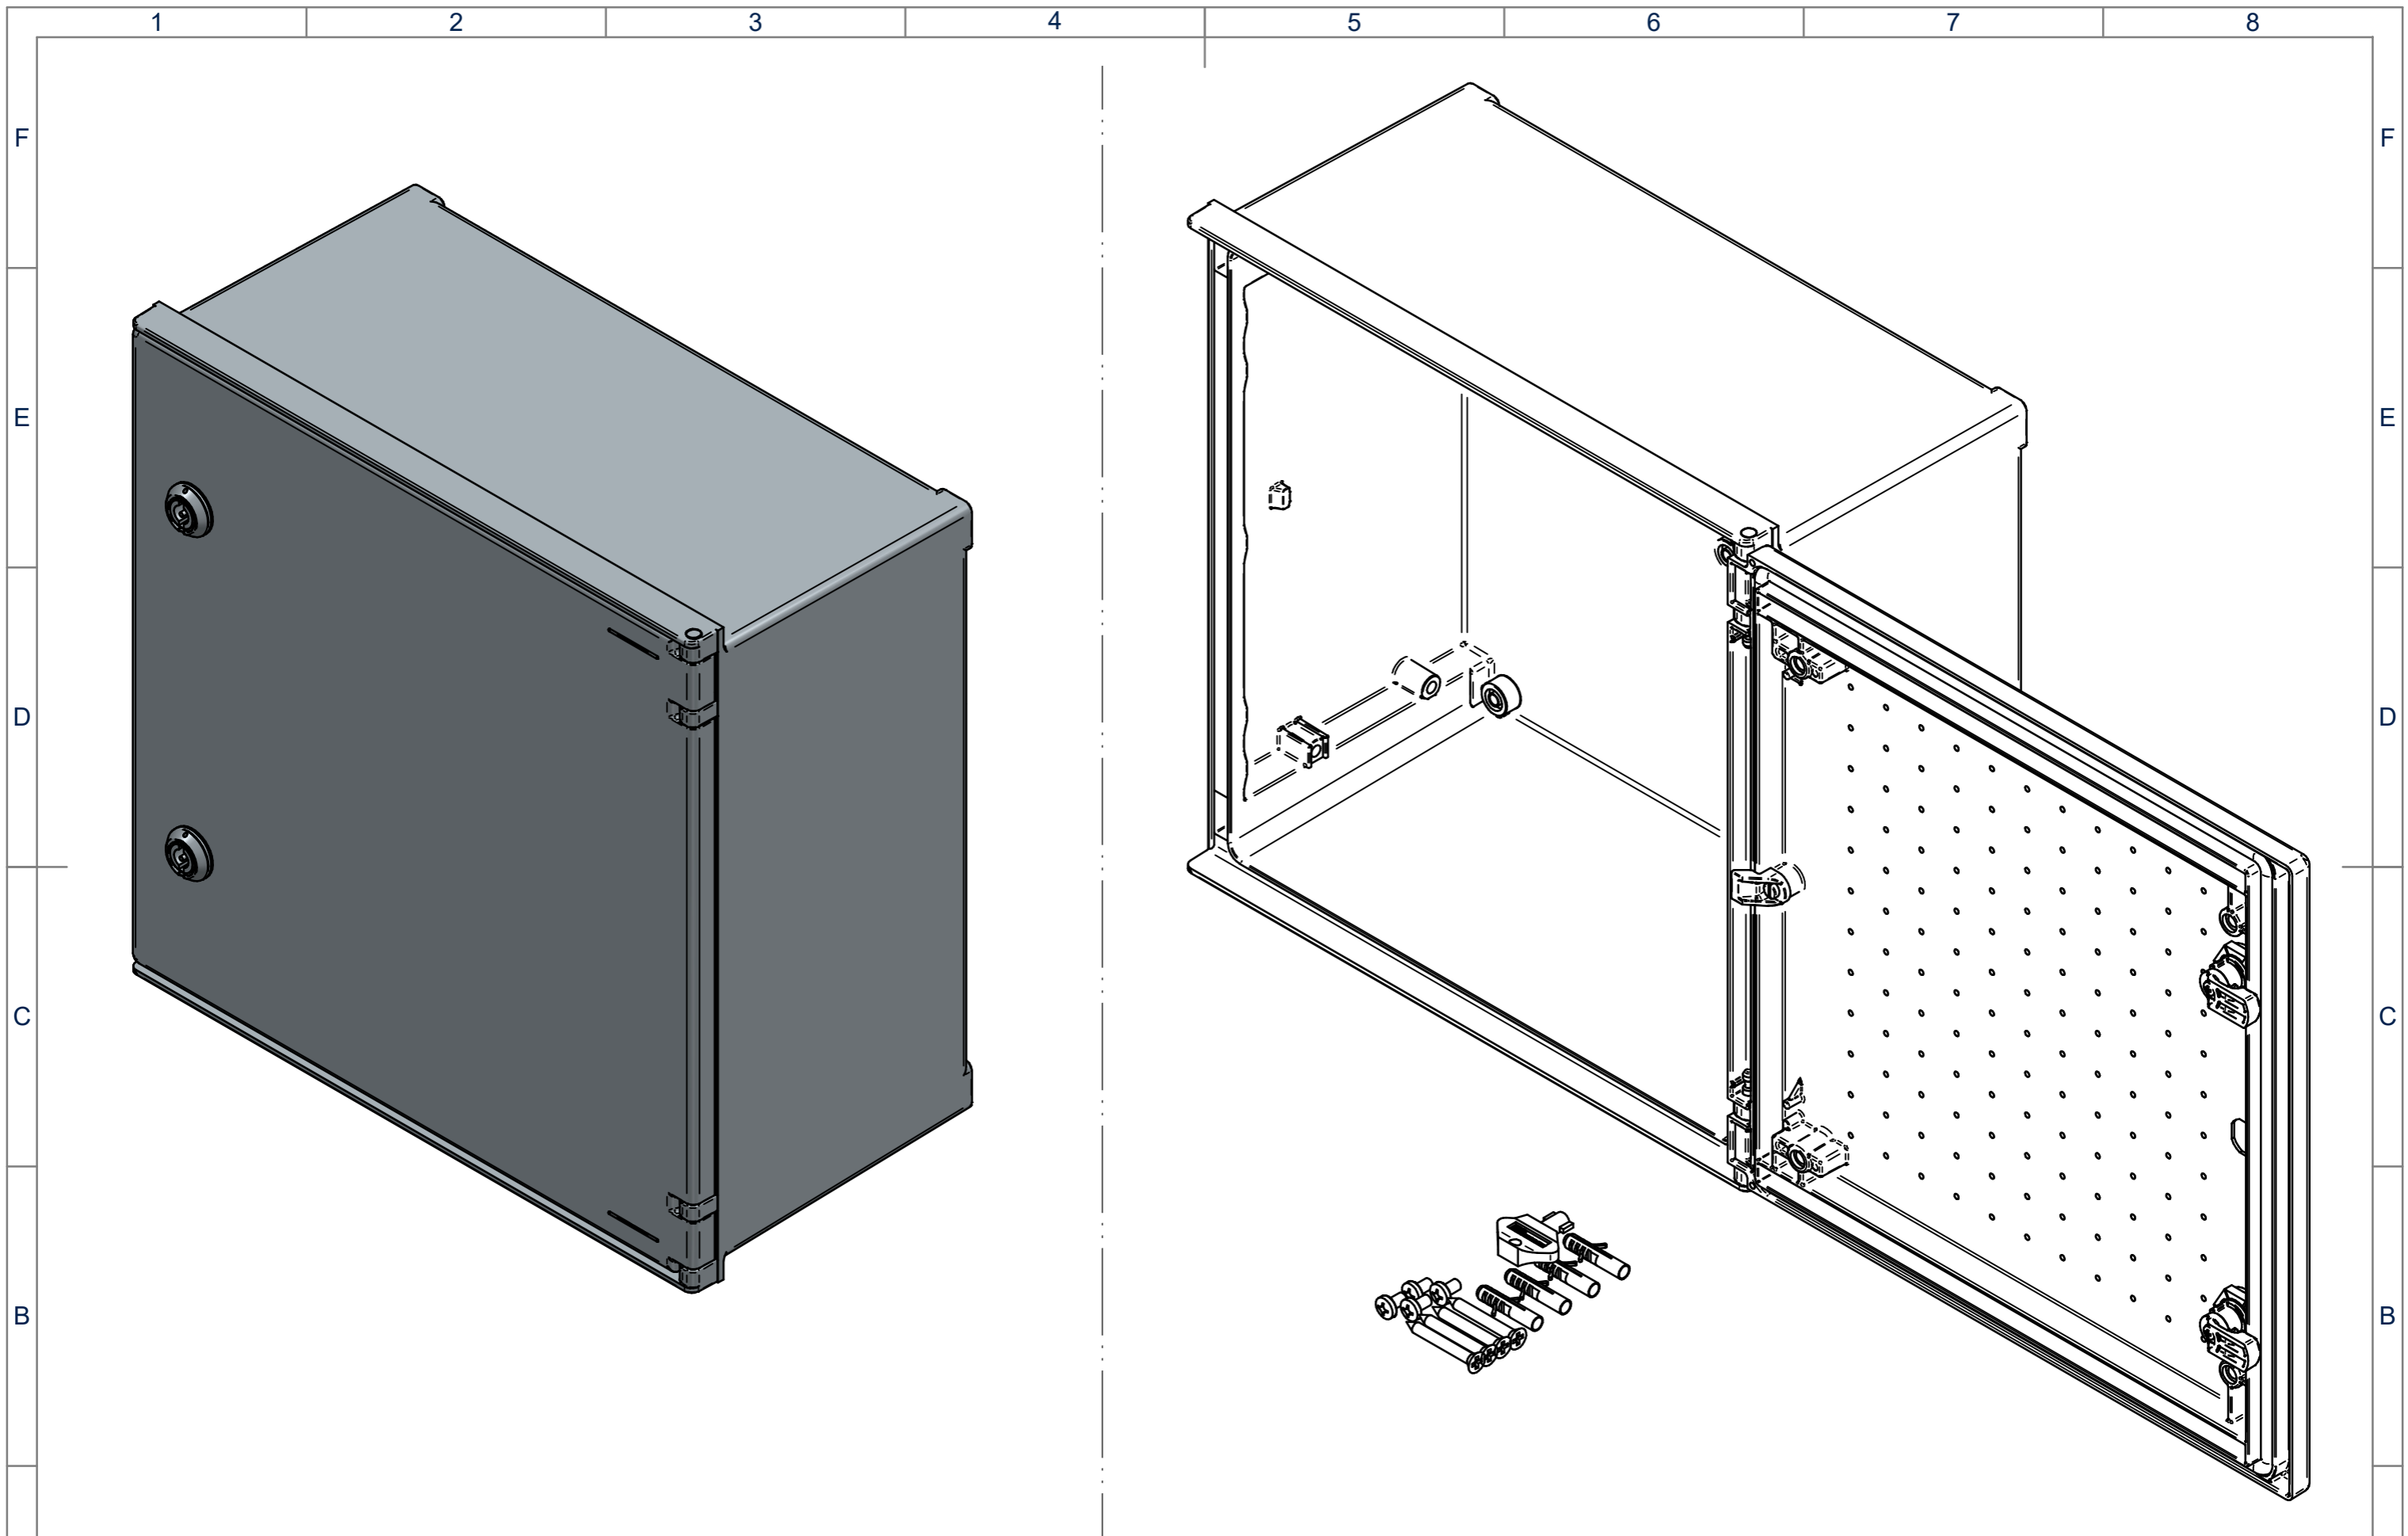

-			-		 CAMDENBOSS <small>CONNECT. ENCLOSE. INNOVATE.</small>	COLOUR: LIGHT-GREY RAL 7035		GAUGE: N/A		DO NOT SCALE DRAWING		SCALE: 1:4	
-			-			FINISH: SMOOTH		TITLE: SALES GA DRAWING FOR SIZE -44 HERCULES CABINET		DEBURR AND BREAK SHARP EDGES		SHEET 1 OF 2	
01			22/04/24			DRAWING UNITS: MILLIMETERS TOLERANCES: SEE CRITICAL DIMENSIONS		MATERIAL: POLYESTER FIBREGLASS-REINFORCED		DWG NO: HER_B1_44 -01		A3	
REVISION	DATE	INPD #	DESCRIPTION			COMPLETED BY	PROJECTION						
1			2	3	4	5	6	7	8				

-			-		 CAMDENBOSS <small>CONNECT. ENCLOSE. INNOVATE.</small>	COLOUR: LIGHT-GREY RAL 7035	GAUGE: N/A	DO NOT SCALE DRAWING DEBURR AND BREAK SHARP EDGES	SCALE: 1:3
-			-			FINISH: SMOOTH	TITLE: SALES GA DRAWING FOR SIZE -44 HERCULES CABINET		
-			-			MATERIAL: POLYESTER FIBREGLASS-REINFORCED	DWG NO: HER_B1_44 -01		
01	22/04/24	-	FIRST DRAWN	M.MACIAK	DRAWING UNITS: MILLIMETERS TOLERANCES: SEE CRITICAL DIMENSIONS	PROJECTION 	A3		
REVISION	DATE	INPD #	DESCRIPTION	COMPLETED BY					